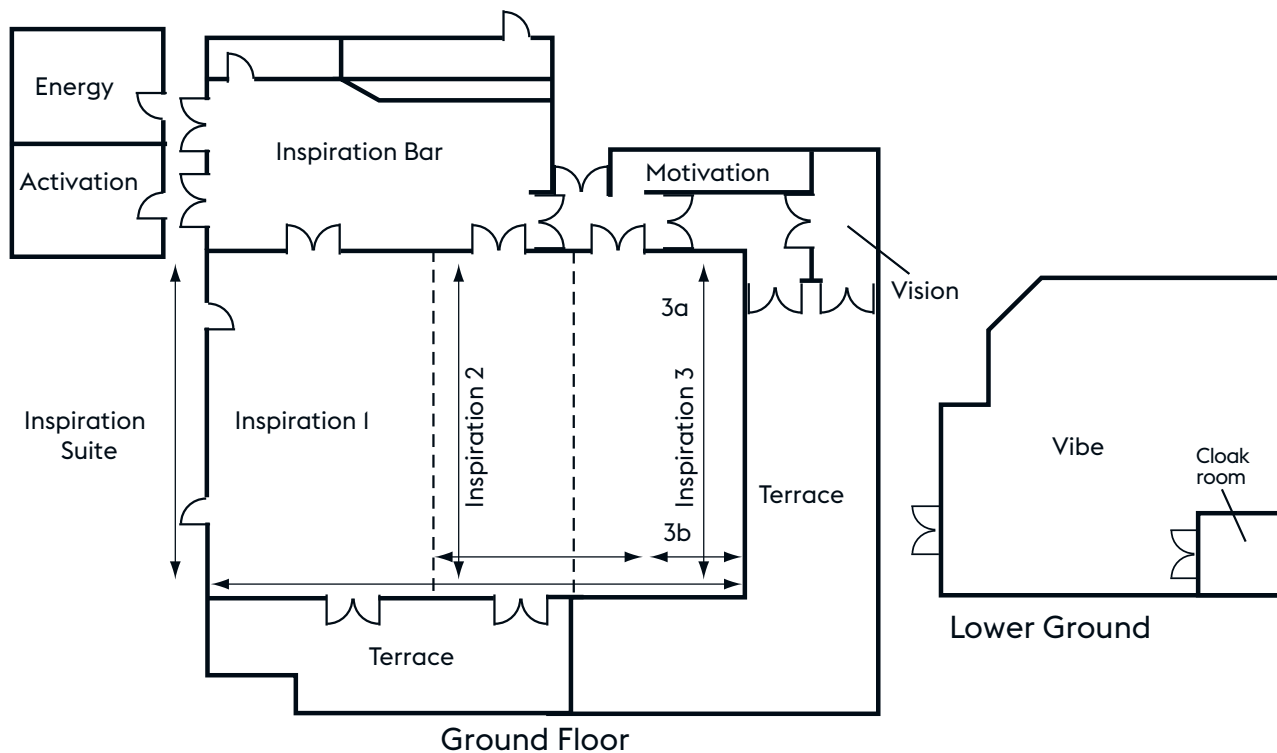

MEETING, EVENTS AND BANQUETING

FLOOR PLAN

| Room Name | THEATRE STYLE | CLASSROOM STYLE | CABARET STYLE | U-SHAPE STYLE | BOARDROOM STYLE | BANQUETING STYLE | MAXIMUM HEIGHT (M) | MAXIMUM LENGTH (M) | MAXIMUM WIDTH (M) |
|----------------------|---------------|-----------------|---------------|---------------|-----------------|------------------|--------------------|--------------------|-------------------|
| Inspiration | 500 | 150 | 220 | 100 | 80 | 300 | 2.7 | 20.7 | 13.5 |
| Inspiration 1 + 2 | 300 | 100 | 140 | 60 | 60 | 200 | 2.7 | 18.5 | 13.5 |
| Inspiration 2 + 3 | 180 | 60 | 100 | 40 | 40 | 160 | 2.7 | 11.7 | 13.5 |
| Inspiration 1 | 140 | 50 | 60 | 40 | 30 | 70 | 2.7 | 8.7 | 13.5 |
| Inspiration 2 | 120 | 40 | 50 | 30 | 30 | 40 | 2.7 | 6.3 | 13.5 |
| Inspiration 3 | 100 | 40 | 40 | 30 | 30 | 40 | 2.7 | 5.4 | 13.5 |
| Inspiration 3a | 40 | 10 | 16 | 10 | 20 | - | 2.7 | 5.4 | 7.5 |
| Inspiration 3b | 40 | 10 | 16 | 10 | 20 | - | 2.7 | 5.4 | 7.5 |
| Vibe | 150 | 50 | 100 | 50 | 60 | 120 | 2.7 | 16 | 14.5 |
| Activation | 50 | 18 | 24 | 18 | 20 | 20 | 2.4 | 4.5 | 8.9 |
| Energy | 50 | 18 | 24 | 18 | 20 | 20 | 2.3 | 4.5 | 7.5 |
| Vision | 20 | 8 | 8 | 10 | 12 | 12 | 2.4 | 3.4 | 6.9 |
| Motivation | 30 | 10 | 12 | 12 | 14 | 16 | 2.4 | 3.4 | 7.1 |
| Spark | - | - | - | - | 4 | - | 2.3 | 4.4 | 3.2 |
| Impulse | 60 | 20 | 32 | 22 | 24 | 40 | 2.5 | 8.5 | 7 |
| Spirit (VWork) | - | - | - | - | 6 | - | - | - | - |
| Synergy (VWork) | - | - | - | - | 6 | - | - | - | - |
| Invigoration (VWork) | - | - | - | - | 6 | - | - | - | - |
| Innovation (VWork) | - | - | - | - | 6 | - | - | - | - |
| Spark (VWork) | - | - | - | - | 4 | - | - | - | - |