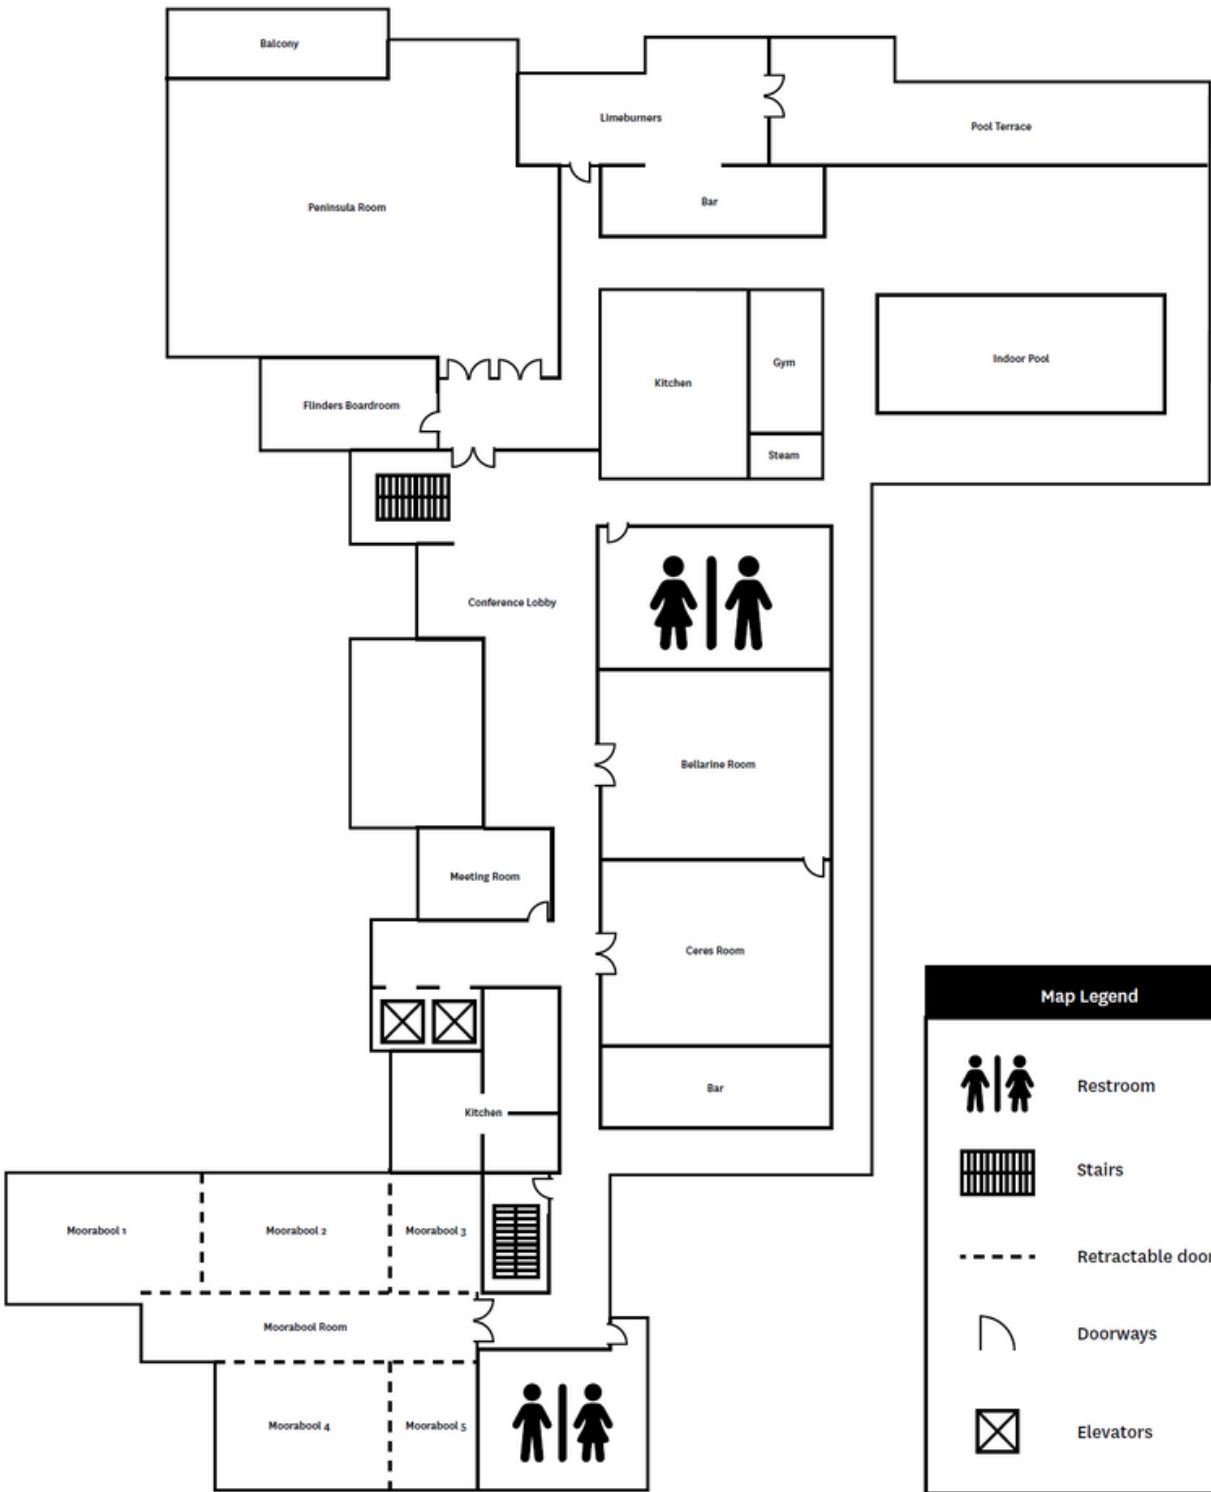

NOVOTEL  
HOTELS & RESORTS  
GEELONG  
**FUNCTION  
LEVEL FLOOR  
PLAN**

**Map Legend**

- Restroom
- Stairs
- Retractable doors
- Doorways
- Elevators