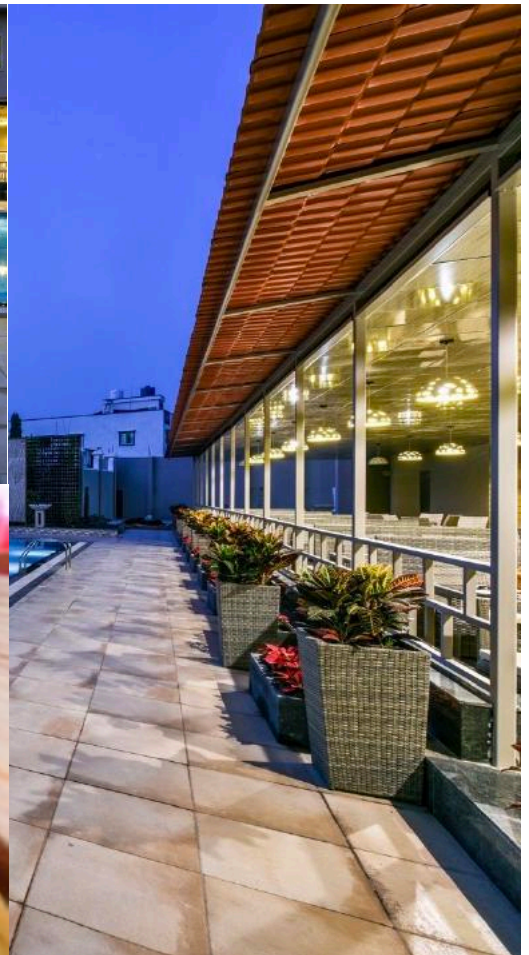

Icebergs Bar

Icebergs Bar in Eastin Easy Aishwarya Talegaon offers exquisite international cocktails and our signature concoctions near Pune. Enjoy light snacks and drinks while relaxing in the sun at our poolside bar in Talegaon.

Accommodates 38 guests.