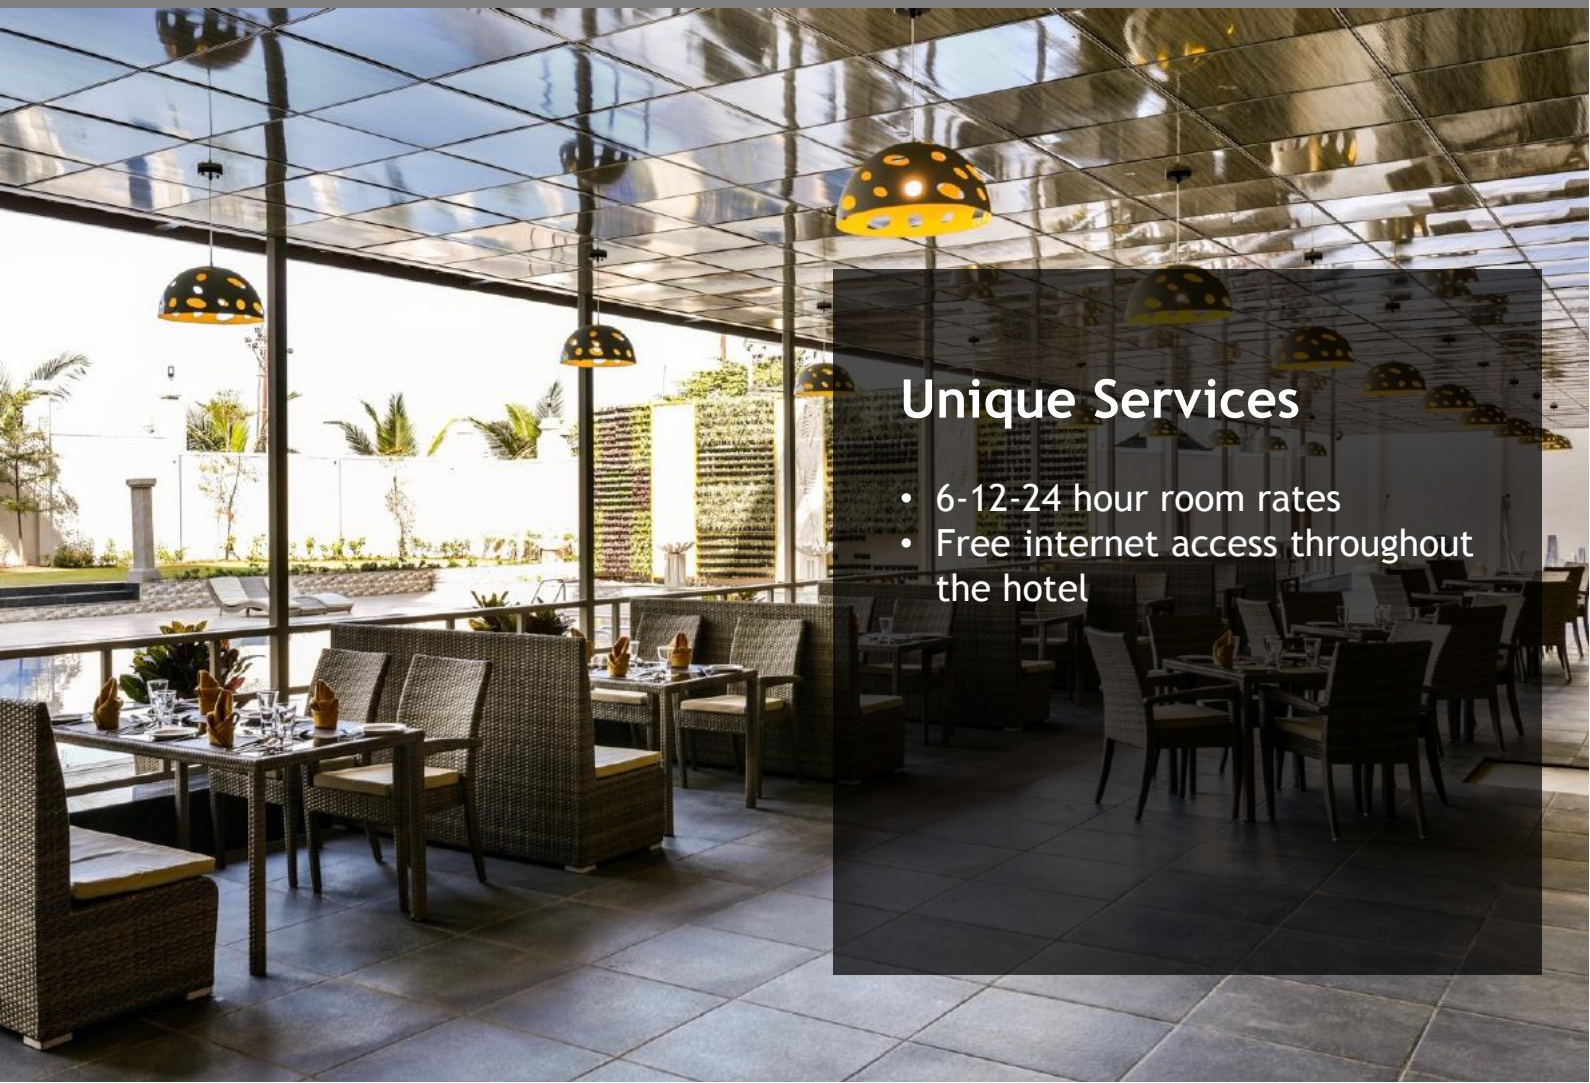

Unique Services

- 6-12-24 hour room rates
- Free internet access throughout the hotel