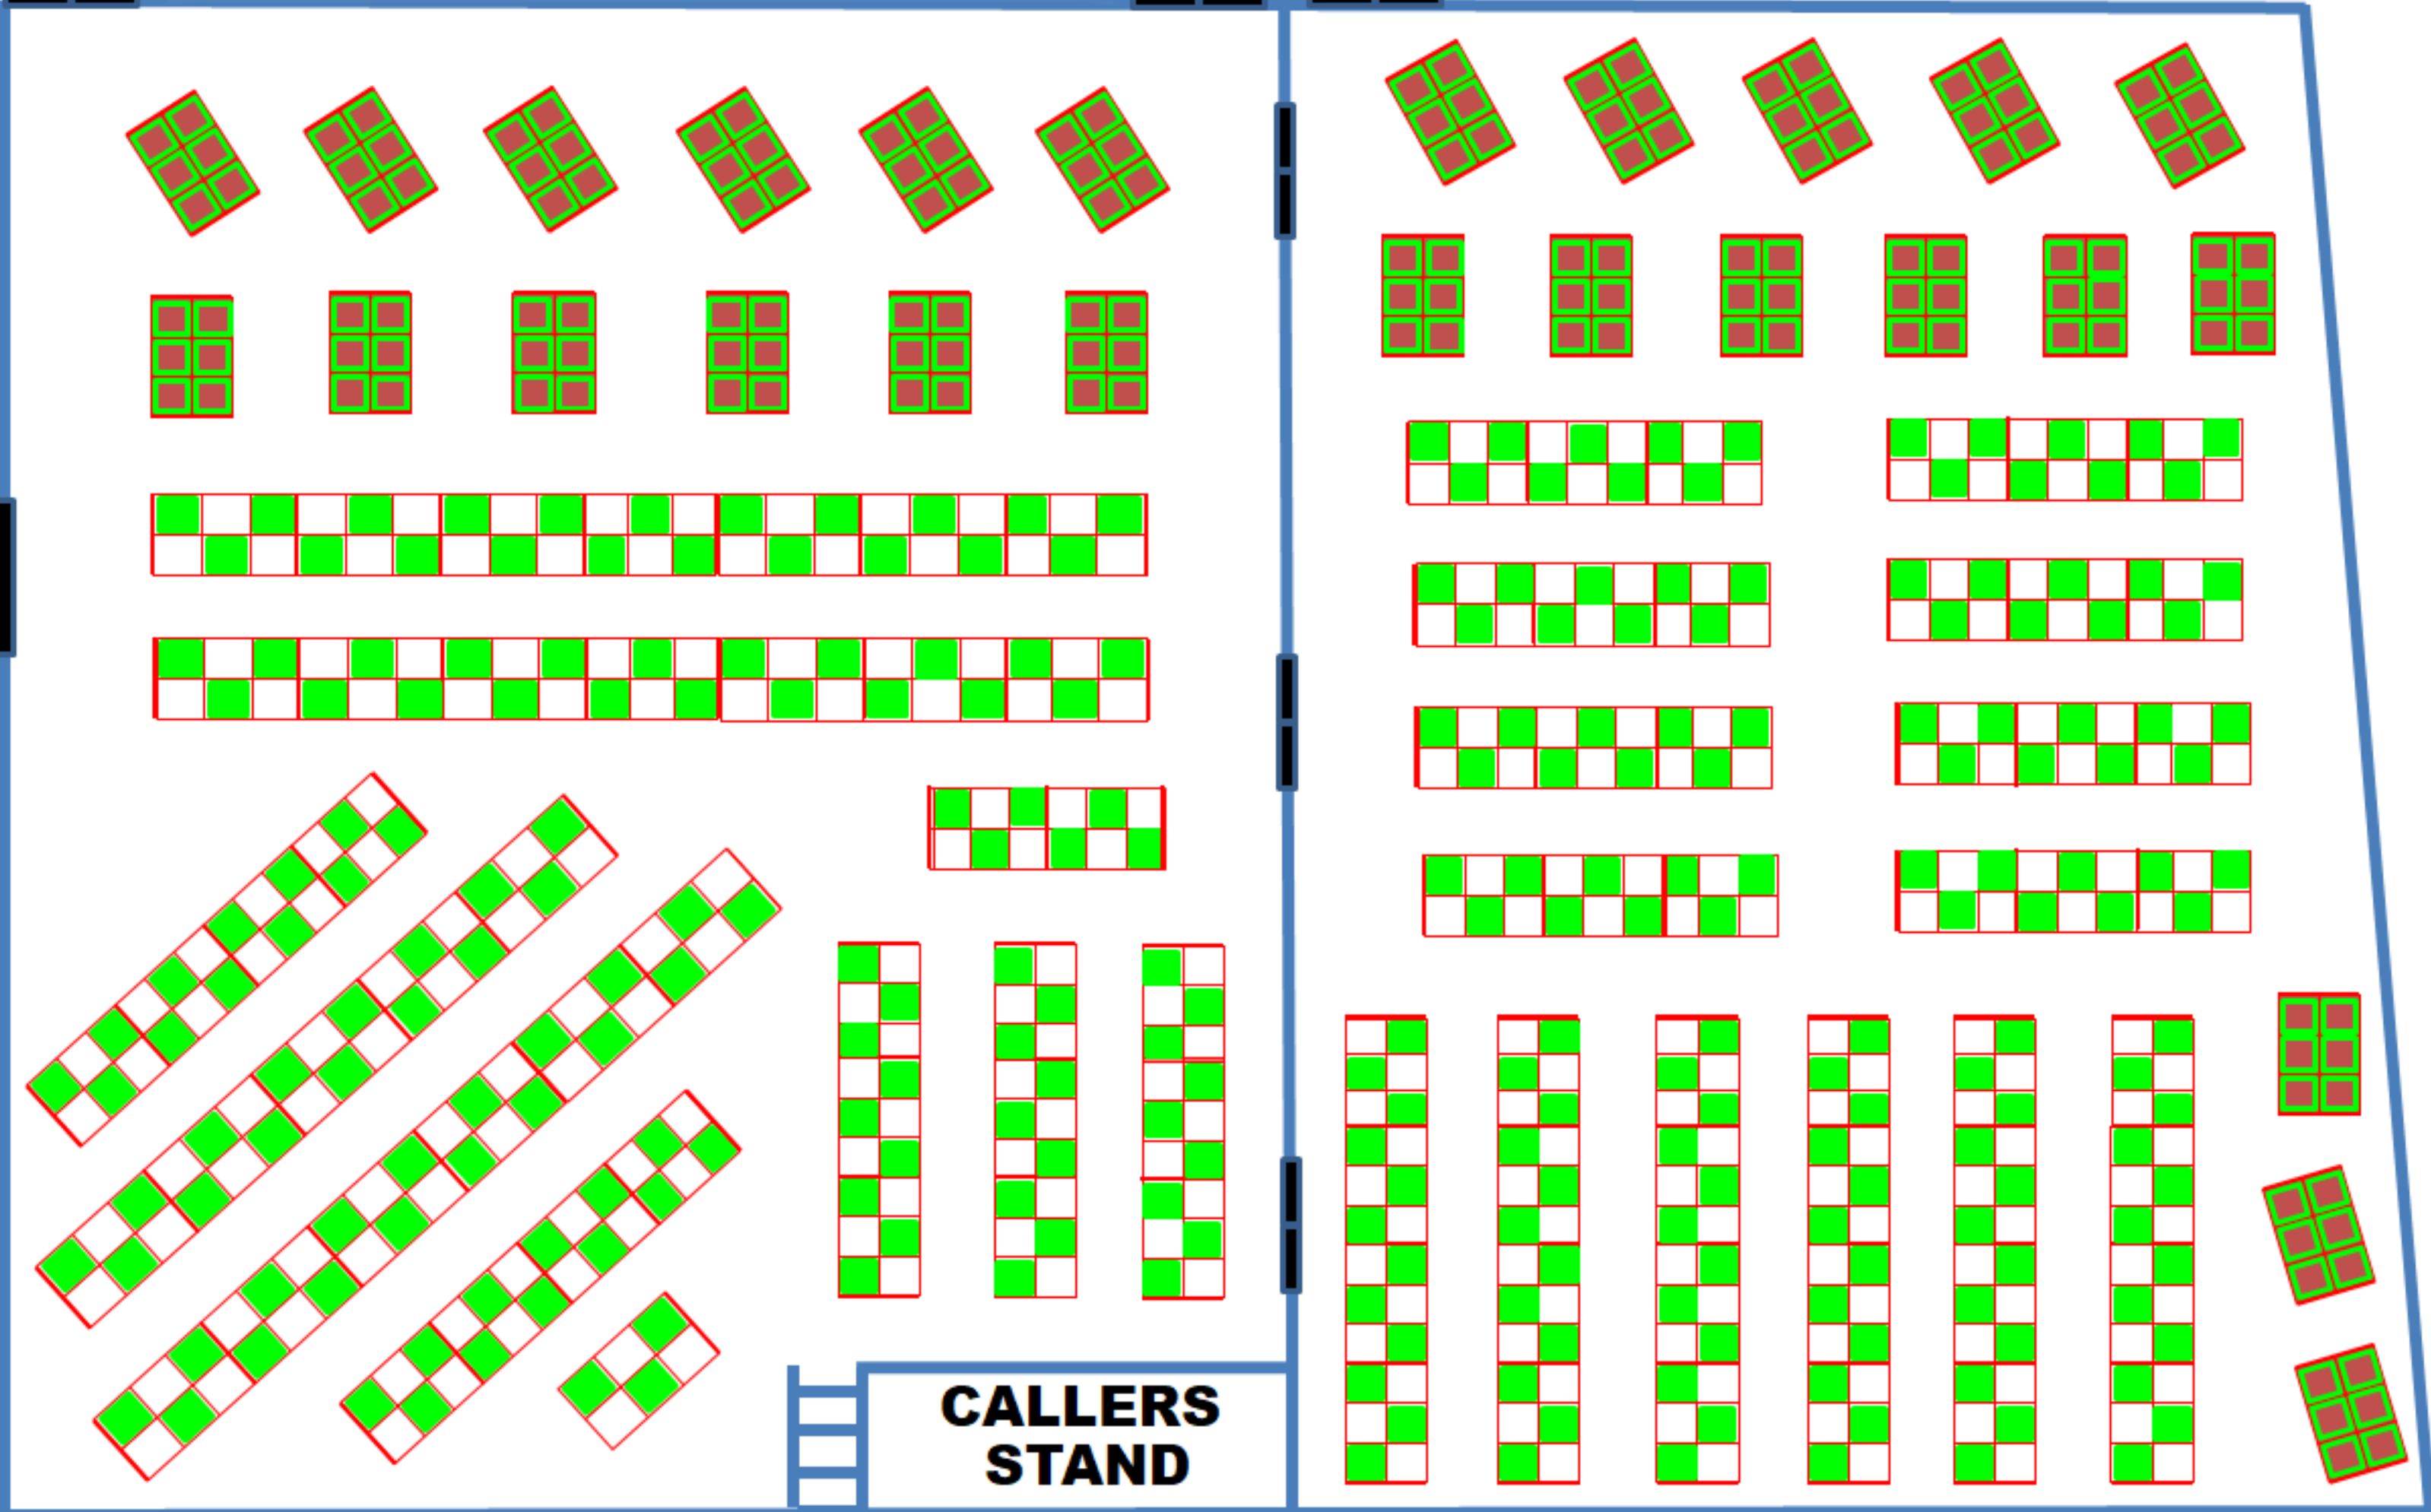

## CASHIERS

EXIT

EXIT

Same Household Tables

Seats: 156

(6 seats per table)

REST ROOMS

Social Distancing Tables

Seats: 279

(3 seats per table)

TOTAL SEATING: 435

DAUBS EATERY

CALLERS STAND