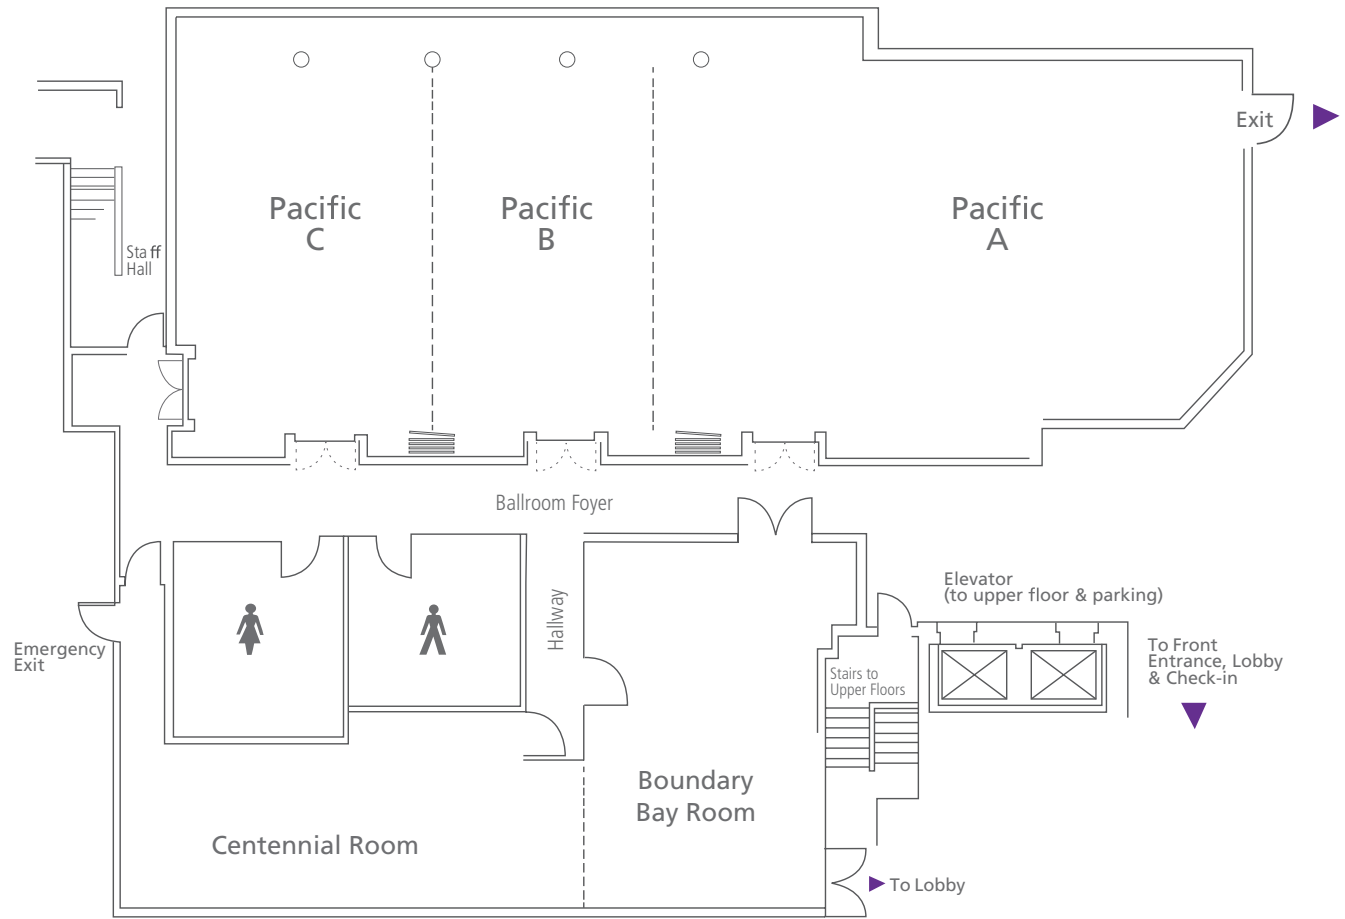

Pacific Ballroom, Centennial Room and Boundary Bay Room

Covid-19 floorplans
with physical distancing.*

Room specifications

Meeting Room	Theatre	Classroom	Boardroom	Cabaret*	Dinner*	Reception*	U-Shape	Hollow Square	Sq. Ft.	Location
PACIFIC BALLROOM	36	29	-	39	50	50	-	-	2465	Main Floor
PACIFIC A	18	17	12-14	21	42	42	11-12	12-14	1189	Main Floor
PACIFIC B	12	6	6-8	9	18	18	5-6	6-8	638	Main Floor
PACIFIC C	12	6	6-8	9	18	18	5-6	6-8	624	Main Floor
CENTENNIAL ROOM	17	10	8	9	18	18	7	8	819	Main Floor
BOUNDARY BAY ROOM	16	9	6	9	18	18	6	8	646	Main Floor