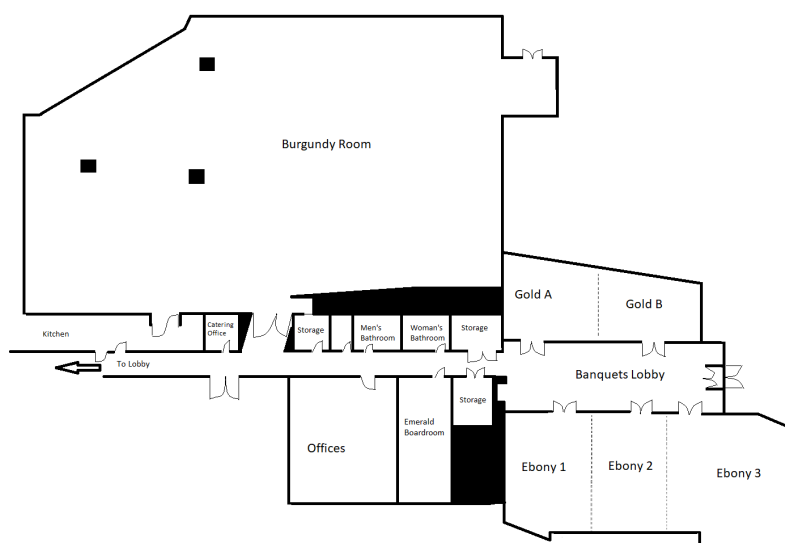

# Conference Rooms

Meeting Room	Size	Maximum Capacity
Ebony Ballroom A	1000 sq. ft.	80
Ebony Ballroom B	700 sq. ft.	50
Ebony Ballroom C	1760 sq. ft.	120
Ebony Ballroom ABC	3460 sq. ft.	275
Gold Room A	1000 sq. ft.	80
Gold Room B	650 sq. ft.	40
Gold Room AB	1650 sq. ft.	130
Emerald Room	450 sq. ft.	15
Burgundy Room	4550 sq. ft.	450