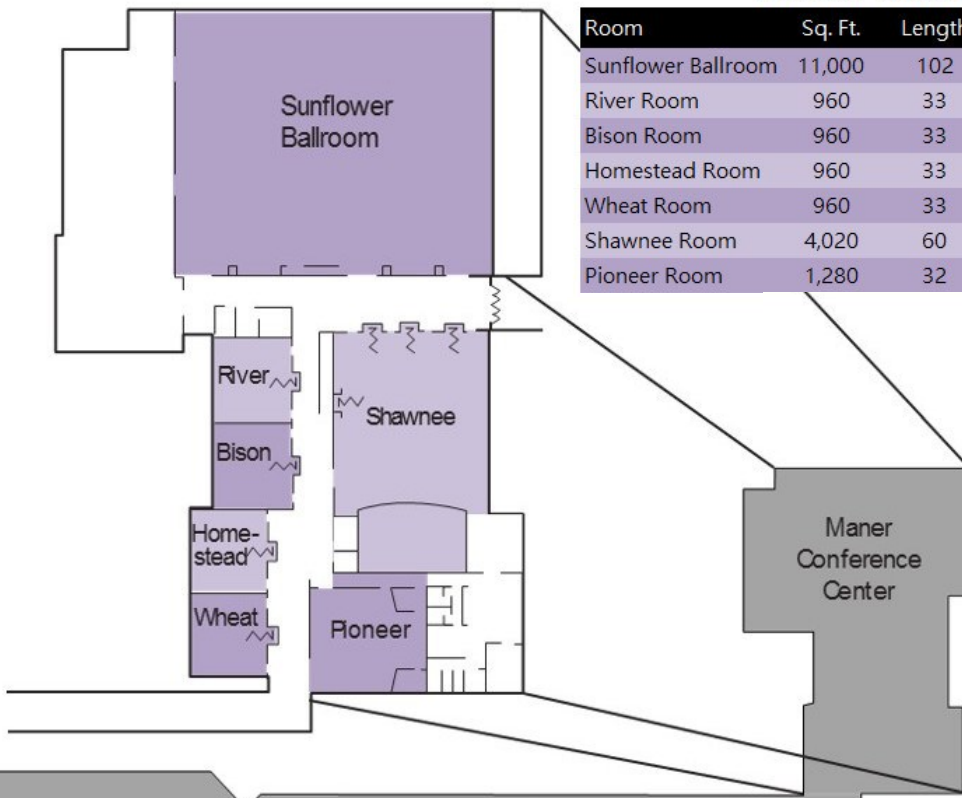

Maner Conference Center Capacities

Room	Sq. Ft.	Length	Width	Reception	Rounds	Classroom	Theater
Sunflower Ballroom	11,000	102	100	960	800	575	1,000
River Room	960	33	29	60	60	50	80
Bison Room	960	33	29	60	60	50	80
Homestead Room	960	33	29	60	60	50	80
Wheat Room	960	33	29	60	60	50	80
Shawnee Room	4,020	60	72	500	312	260	465
Pioneer Room	1,280	32	40	150	96	96	144

Capitol Plaza Ballroom Capacities

Room	Sq. Ft.	Length	Width	Reception	Rounds	Classroom	Theater
Emerald Ballroom	5,200	52	100	460	320	300	500
Emerald I	1,300	52	25	120	80	72	132
Emerald II	1,300	52	25	120	80	72	132
Emerald III	1,300	52	25	120	80	72	132
Emerald IV	650	26	25	60	40	30	60
Emerald V	650	26	25	60	40	30	60