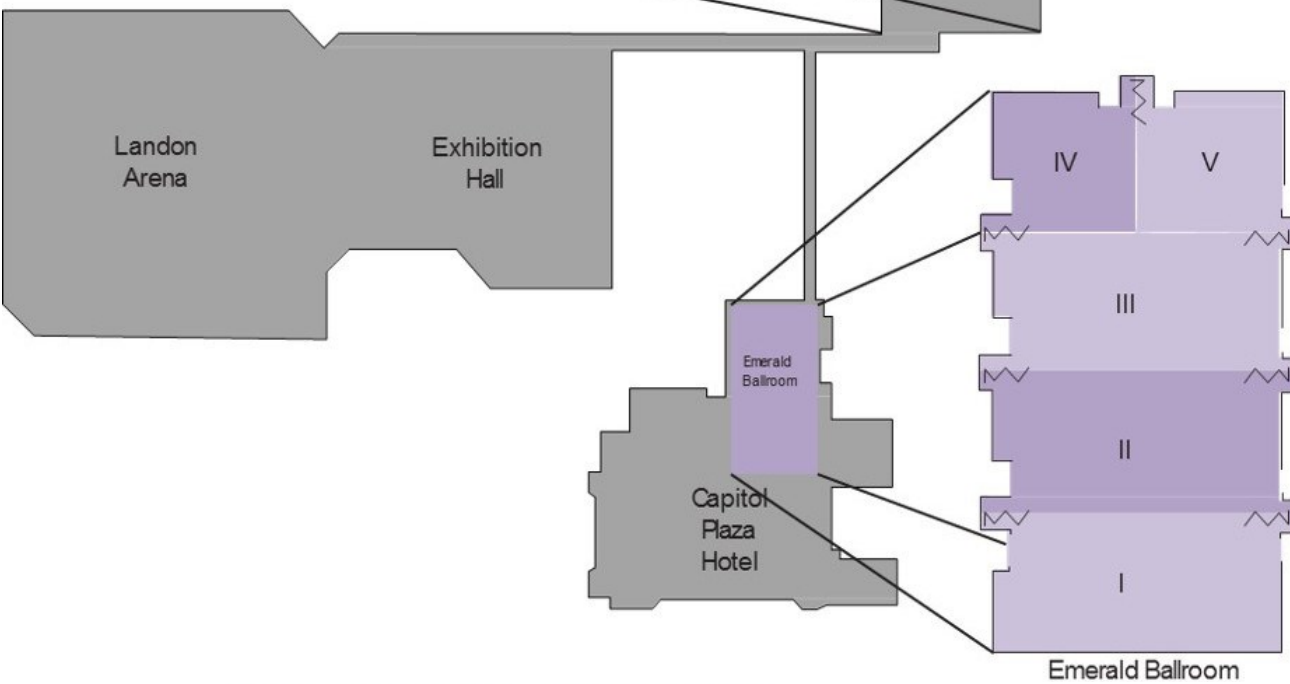

Maner Conference Center Capacities

Room	Sq. Ft.	Length	Width	Reception	Rounds	Classroom	Theater
Sunflower Ballroom	11,000	102	100	960	800	575	1,000
River Room	960	33	29	60	60	50	80
Bison Room	960	33	29	60	60	50	80
Homestead Room	960	33	29	60	60	50	80
Wheat Room	960	33	29	60	60	50	80
Shawnee Room	4,020	60	72	500	312	260	465
Pioneer Room	1,280	32	40	150	96	96	144

Capitol Plaza Ballroom Capacities

Room	Sq. Ft.	Length	Width	Reception	Rounds	Classroom	Theater
Emerald Ballroom	5,200	52	100	460	320	300	500
Emerald I	1,300	52	25	120	80	72	132
Emerald II	1,300	52	25	120	80	72	132
Emerald III	1,300	52	25	120	80	72	132
Emerald IV	650	26	25	60	40	30	60
Emerald V	650	26	25	60	40	30	60