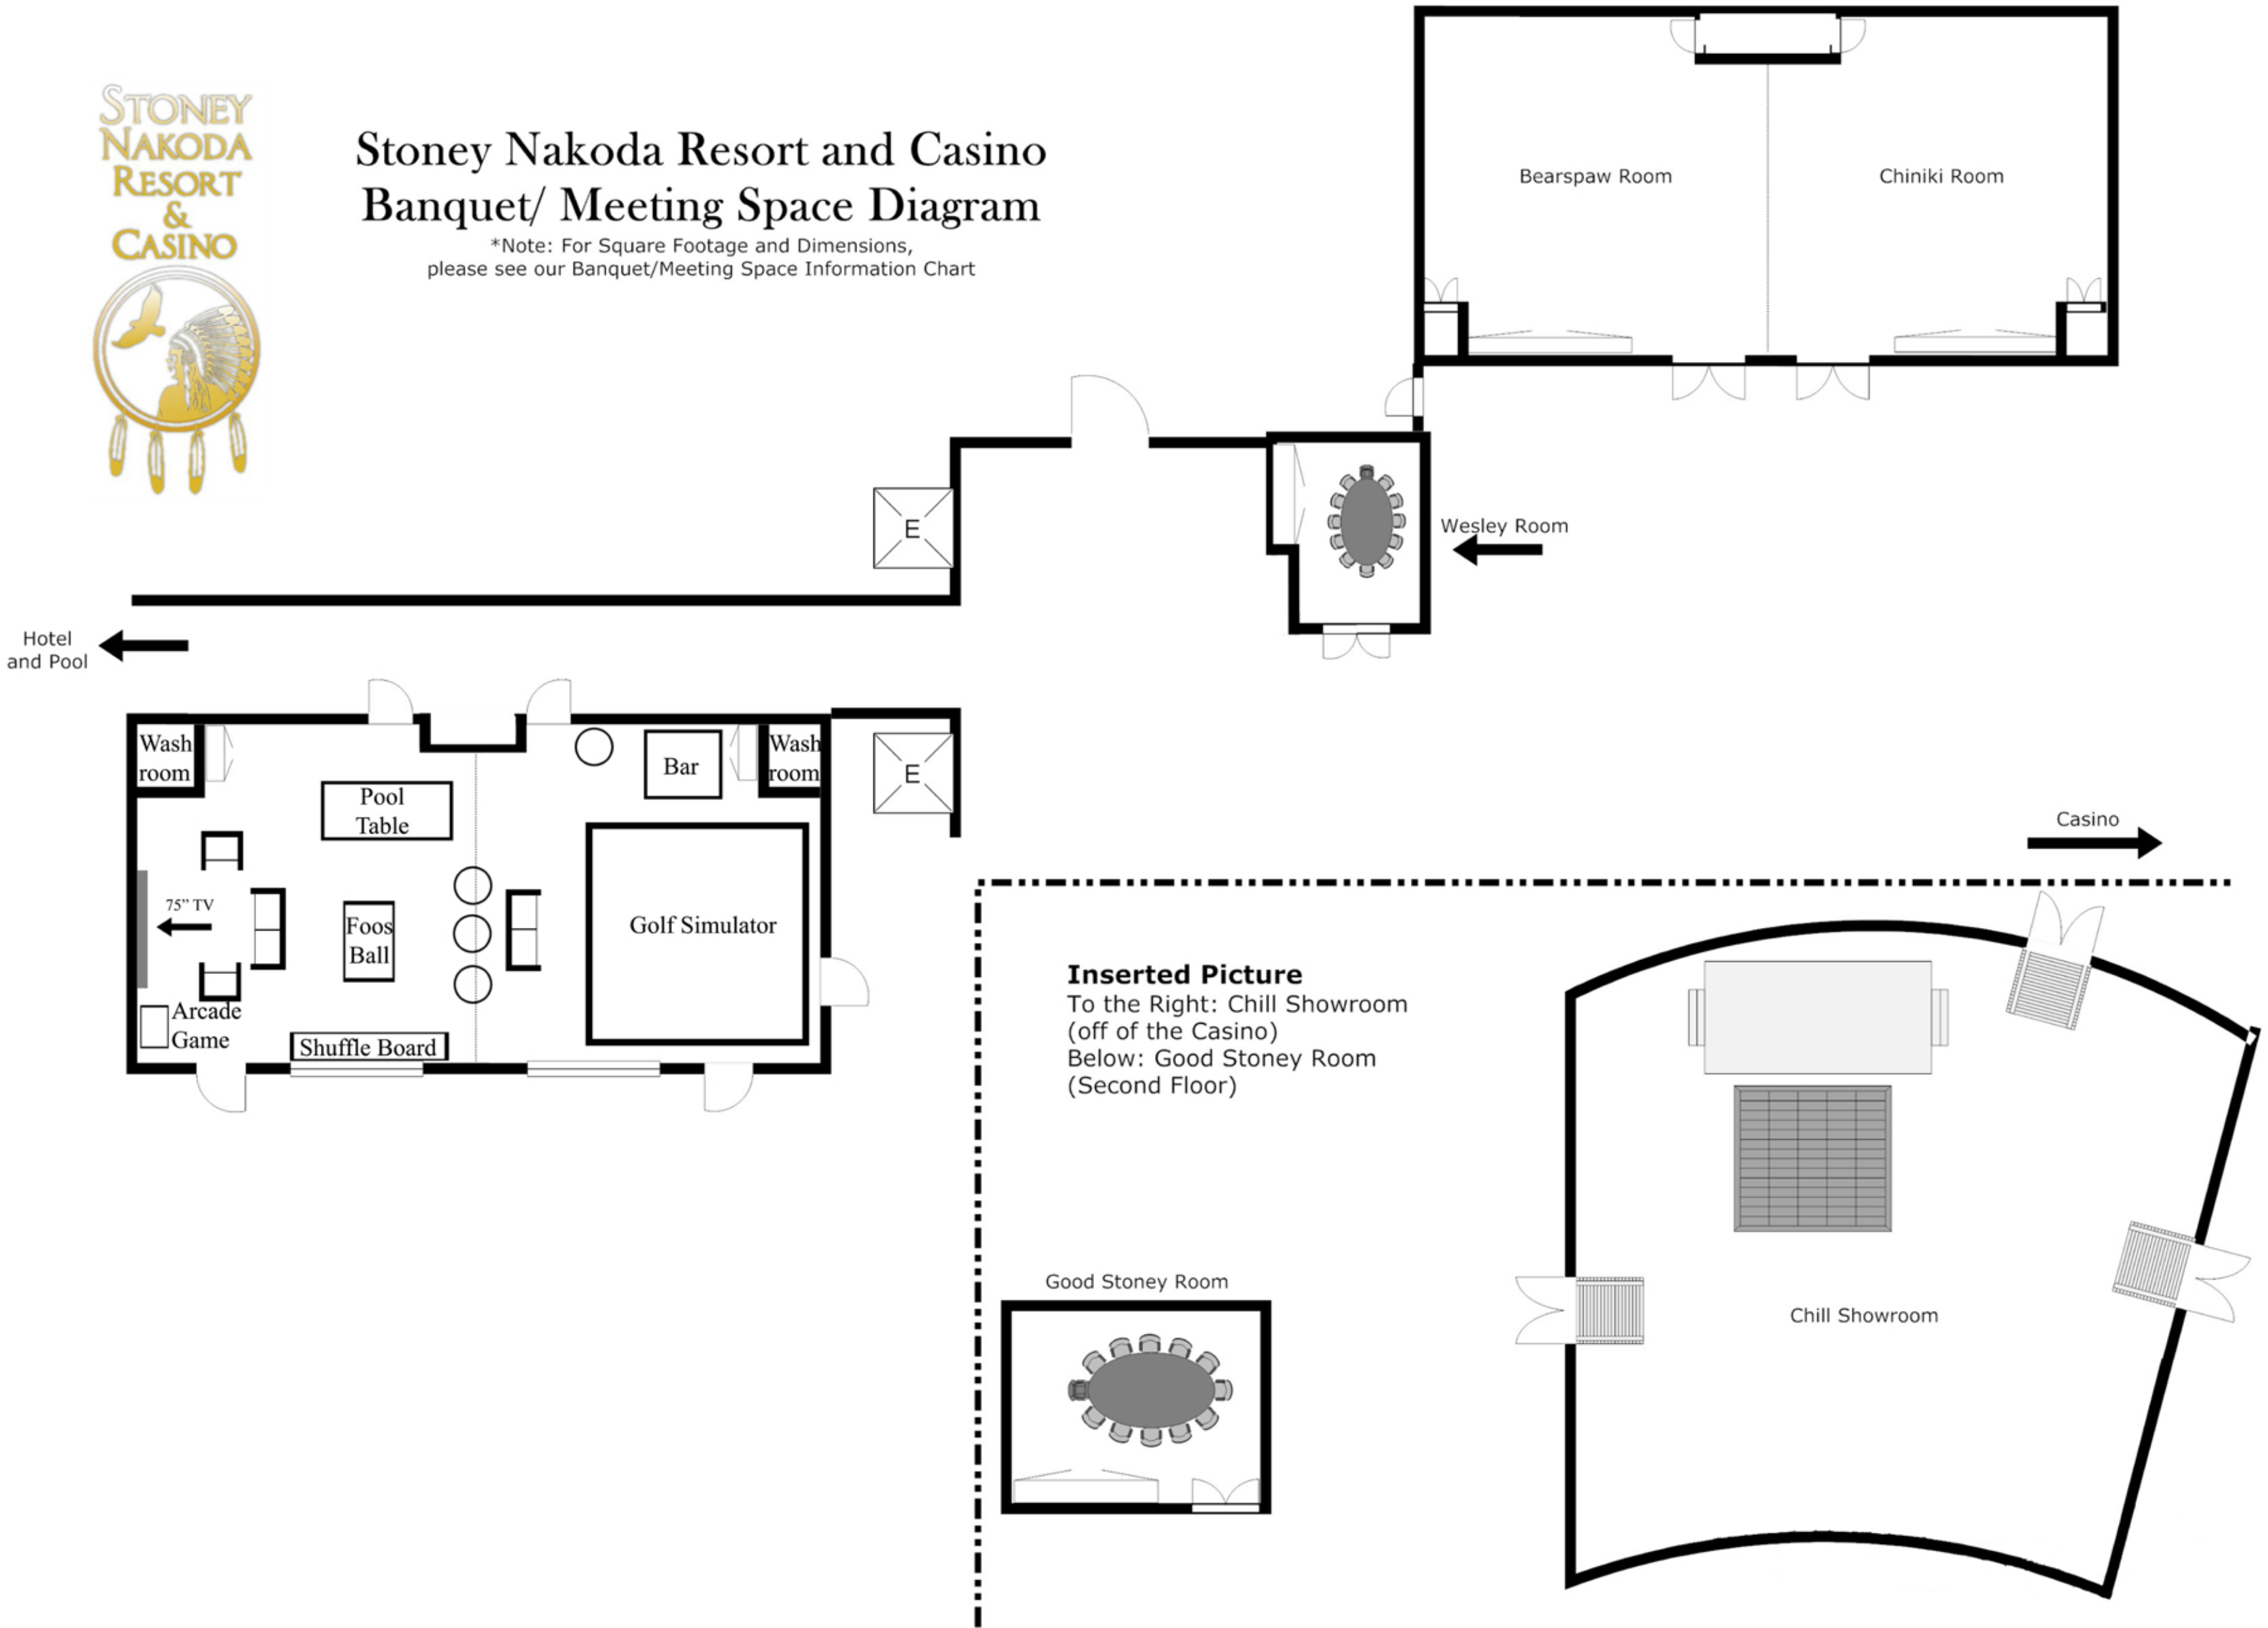

# Stoney Nakoda Resort and Casino Banquet/ Meeting Space Diagram

\*Note: For Square Footage and Dimensions,  
please see our Banquet/Meeting Space Information Chart

Bears paw Room

Chiniki Room

Wesley Room

Hotel and Pool

Casino

**Inserted Picture**  
To the Right: Chill Showroom  
(off of the Casino)  
Below: Good Stoney Room  
(Second Floor)

Good Stoney Room

Chill Showroom