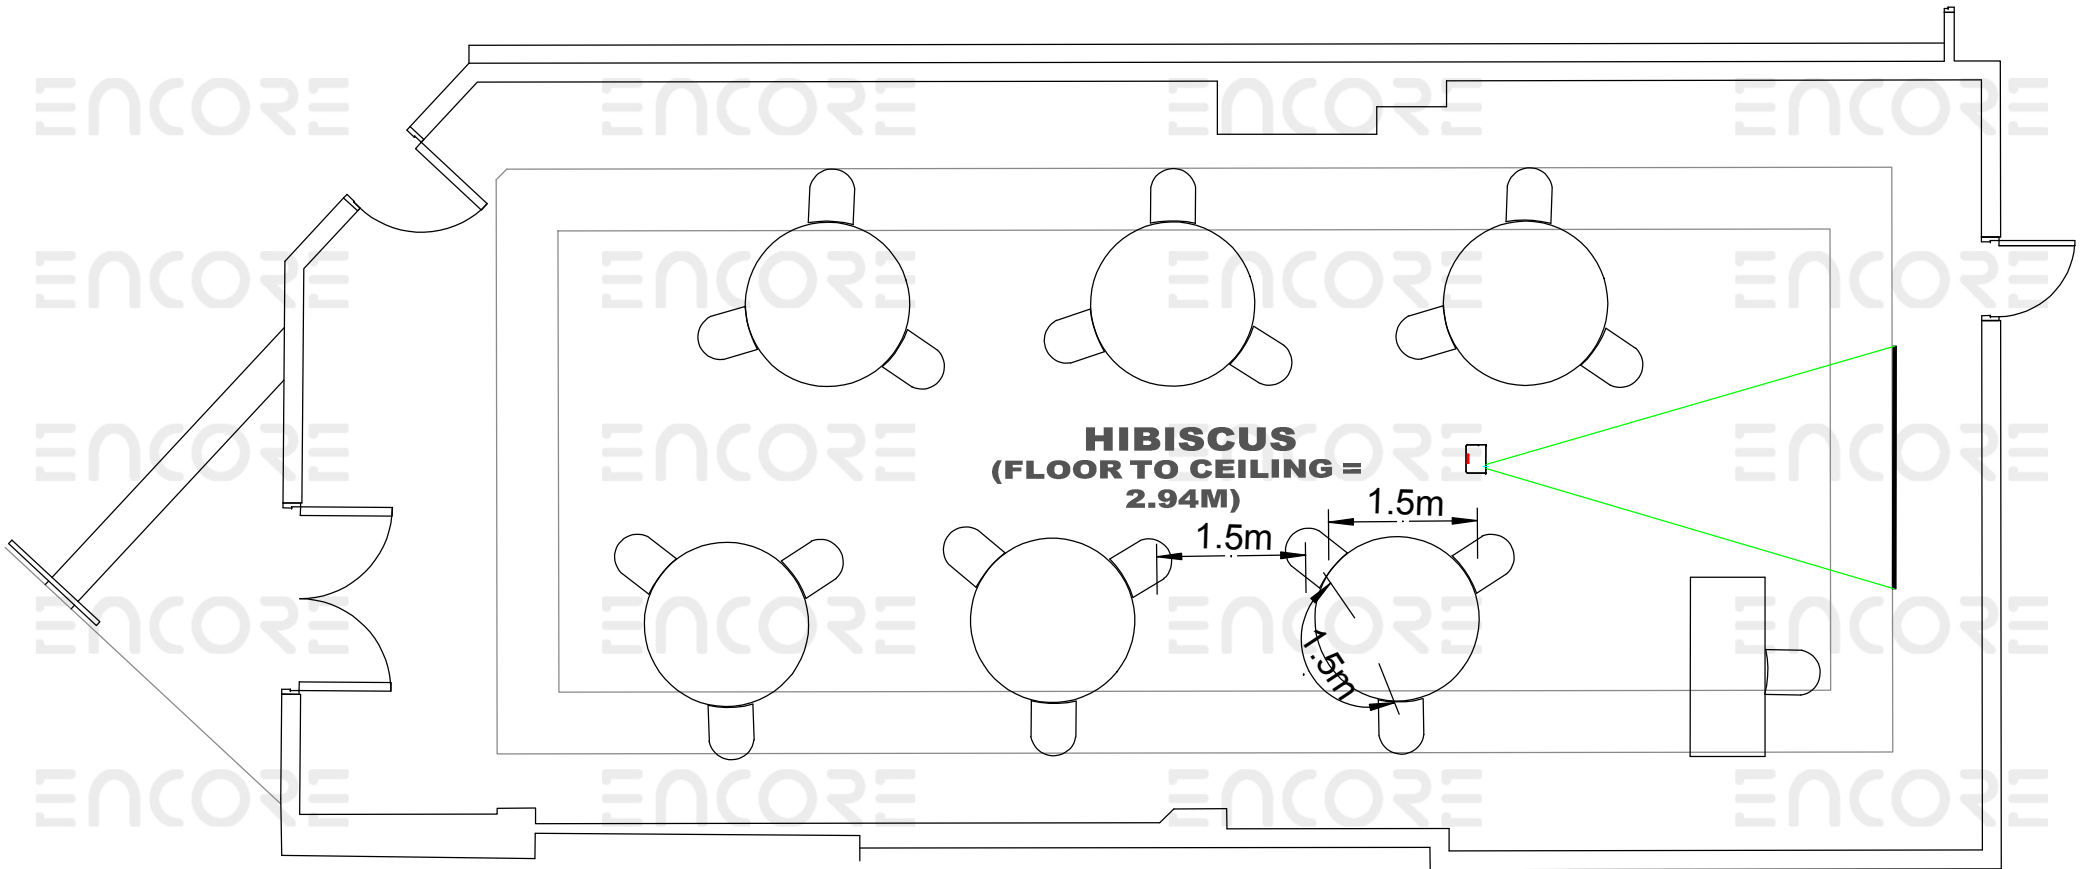

ENCORE

ENCORE

ENCORE

ENCORE

HIBISCUS
 (FLOOR TO CEILING =
 2.94M)

1.5m

1.5m

1.5m

19pax (including presenter's table)
 *AV not included in room hire

ENCORE[®]

CLIENT:
 ...

VENUE:
 Novotel Sydney International Airport

FILE NAME:
 ...

EVENT TITLE:
 ...

ROOM:
 Hibiscus Room

DRAWN BY:
 ...