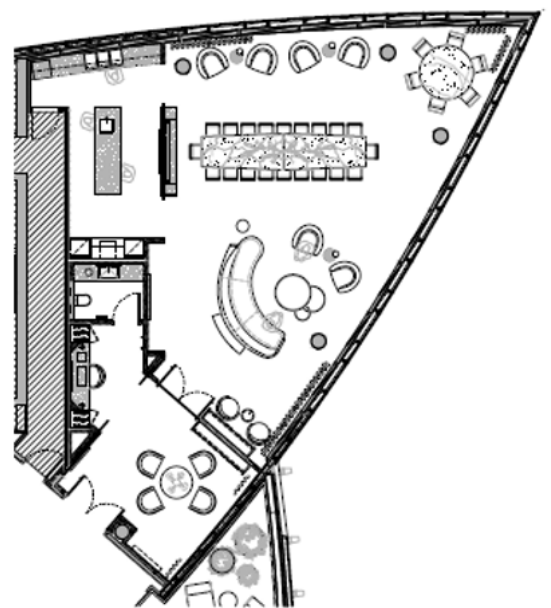

CONTACT
weddings@crownsydney.com.au
crownweddings.com.au

WEDDINGS