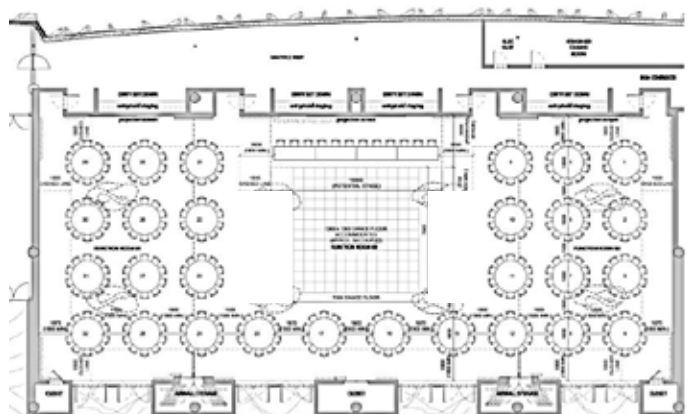

Pearl Ballroom accommodates up to 350 guests and includes expansive views for pre-function area, perfect for cocktails and canapés before your reception. The ballroom's metallic palette and state of the art technology allows you to make the space very much your own.

Size:	596 sqm
Capacity:	350 guests cocktail*
	320 guests seated with dancefloor & stage*

*Please note these capacities are subject to change due to current social distancing guidelines.

CONTACT
weddings@crownsydney.com.au
crownweddings.com.au