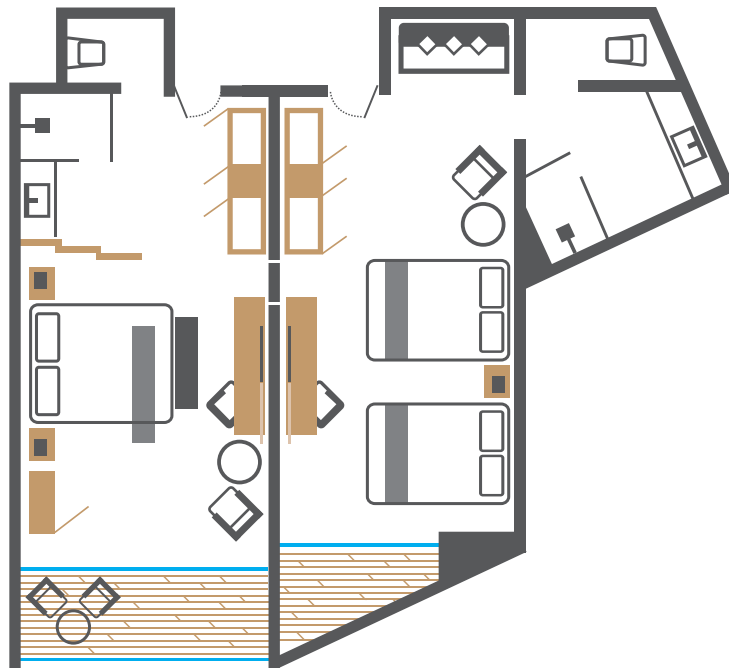

Jade Suite  
(Jr. Suite)

96.59 m<sup>2</sup>

Comoda/TV

Closet

Frigobar

Sofá

Litera