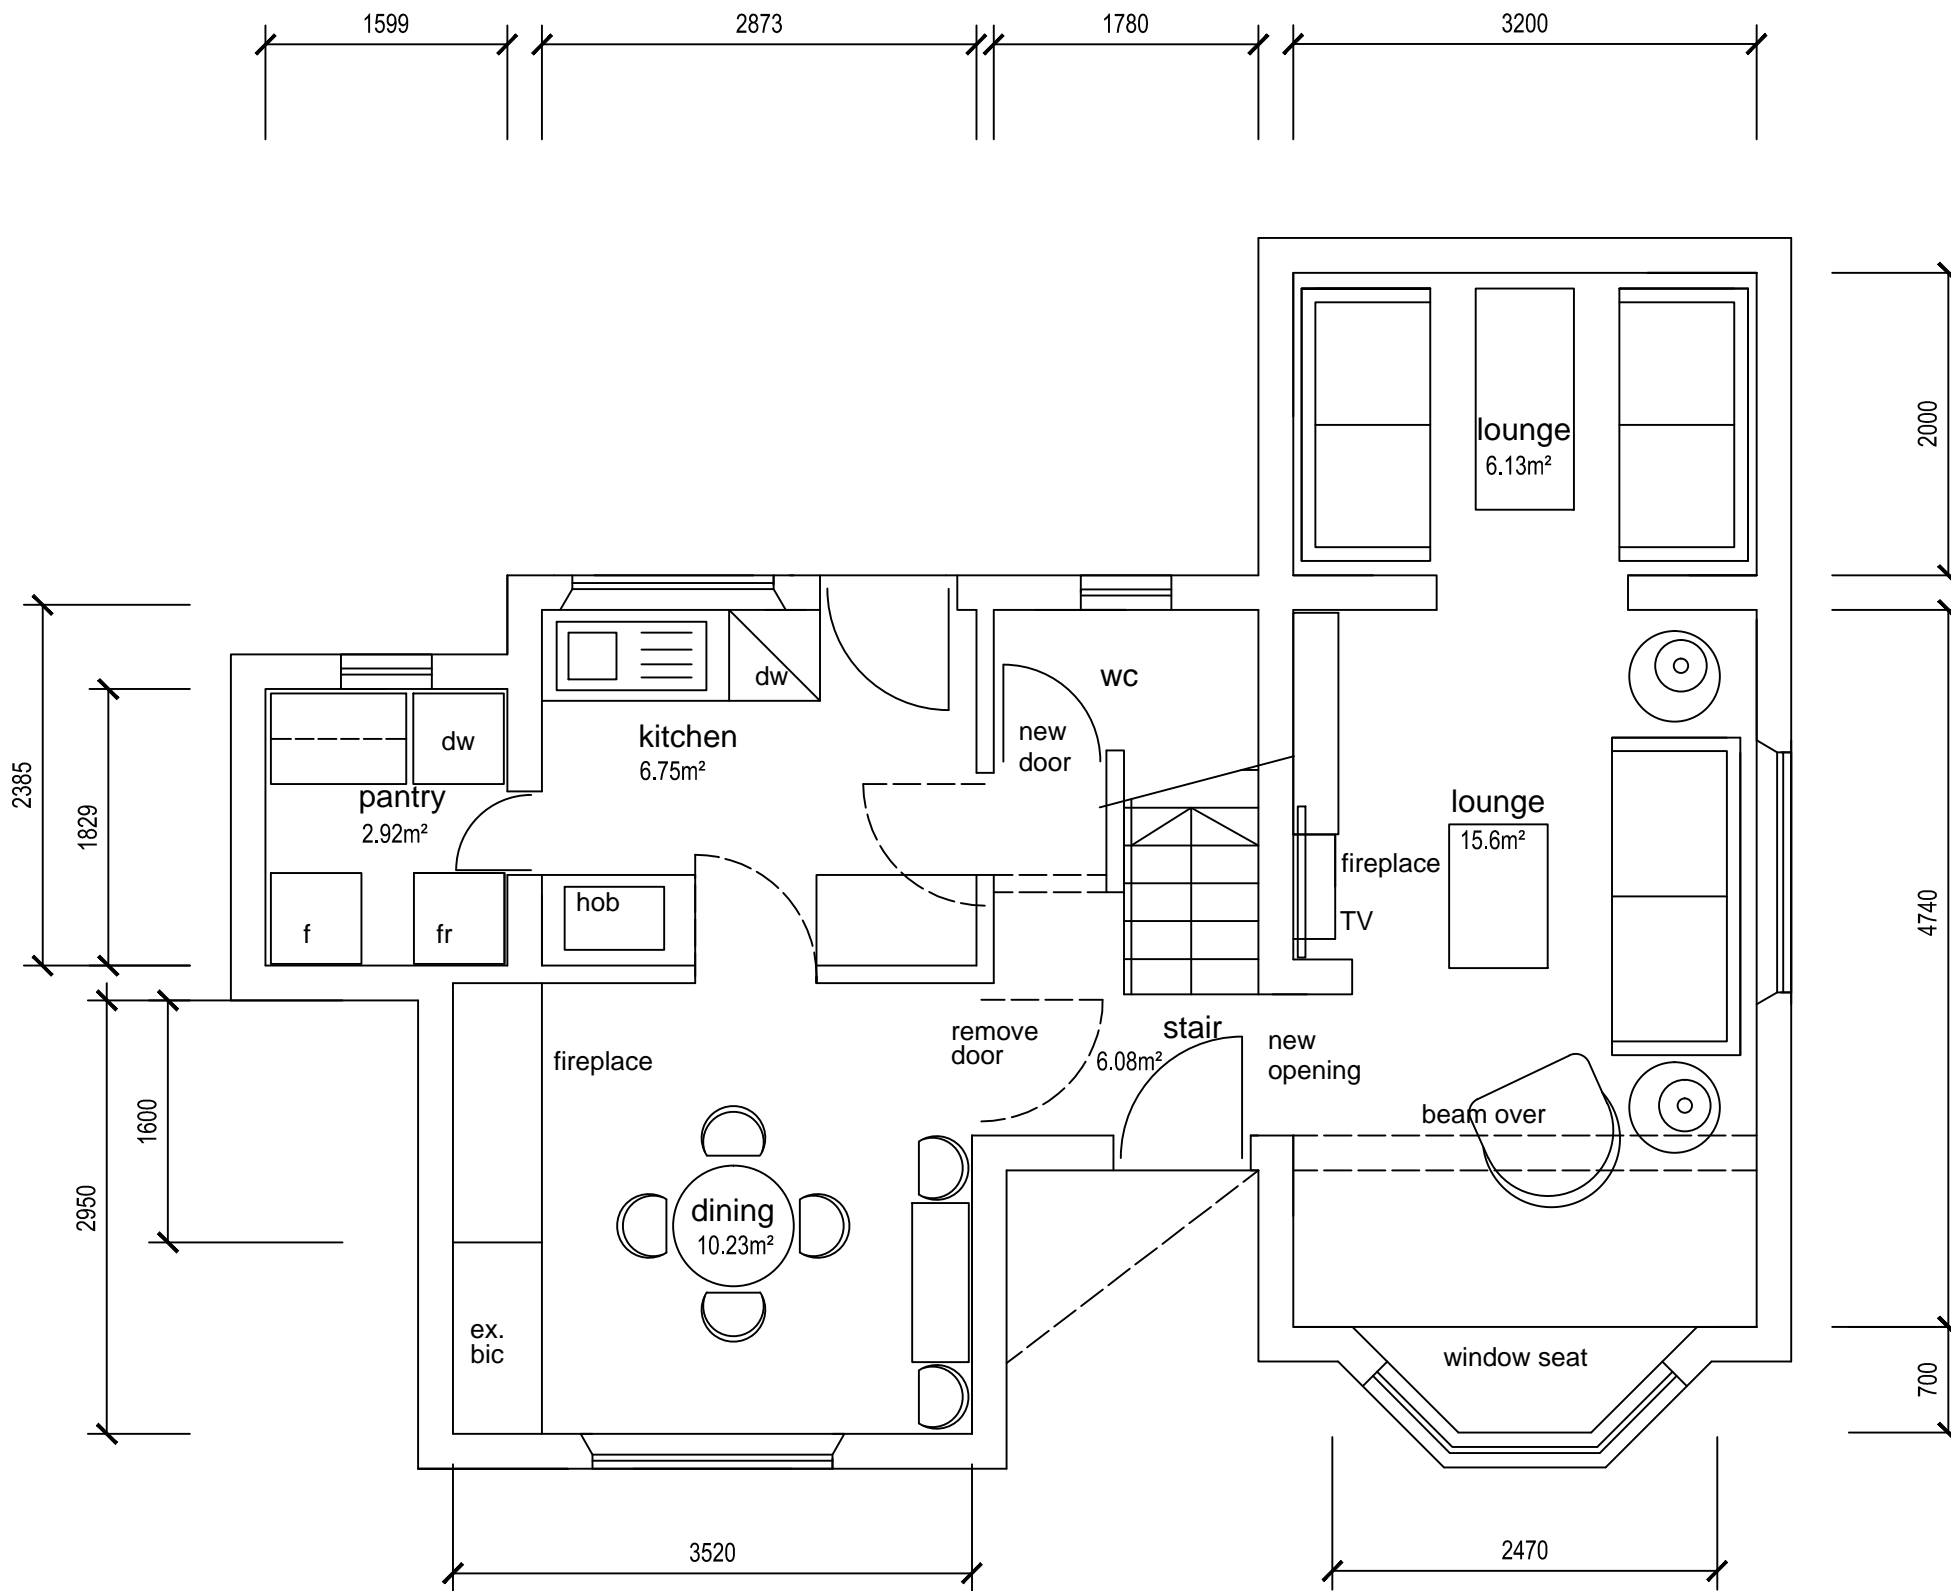

2900 1780 3180

3442

FIRST FLOOR 50.64m²

caron mitchell
mitchell & temple - camp
 interior design & project management

P.O. BOX 903, KLOOF, 3640
 KZN, SOUTH AFRICA
 CELL: +27 832595565

PROJECT
**BROCKWOOD
 HALL**

DRAWING
COTTAGE

DRAWING NO.
 FIRST FLOOR

SCALE 1:50 @ A3

DATE 2016.04.06 **R**EVISION

GROUND FLOOR 59.5m²

caron mitchell
mitchell & temple - camp
 interior design & project management

P.O. BOX 903, KLOOF, 3640
 KZN, SOUTH AFRICA
 CELL: +27 832595565

PROJECT
 BROCKWOOD
 HALL

DRAWING
 COTTAGE

DRAWING NO.
 GROUND FLOOR

SCALE 1:50 @ A3

DATE 2016.04.06 **R**EVISION