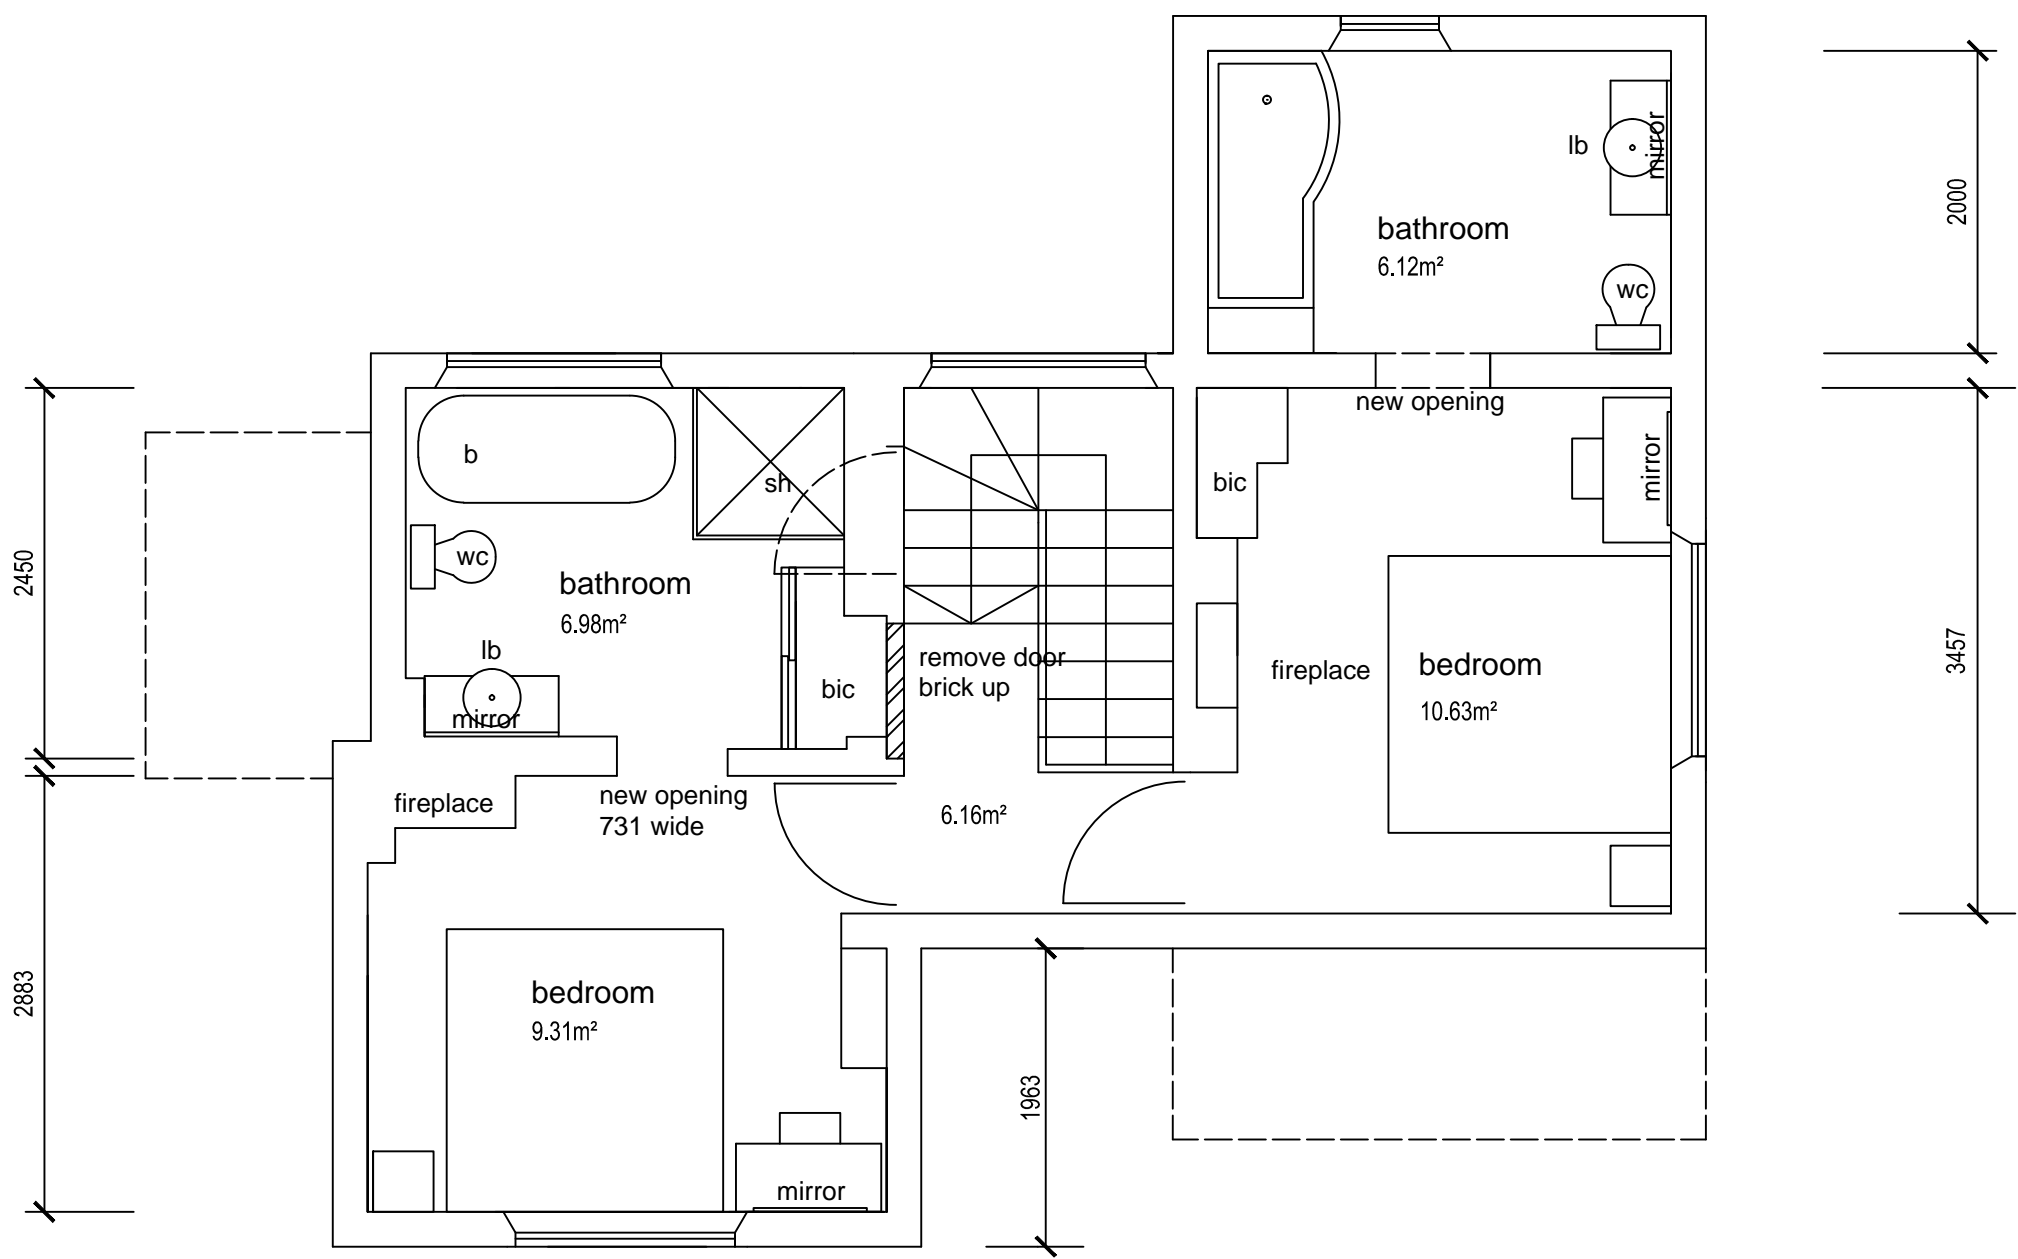

2900 1780 3180

3442

FIRST FLOOR 50.64m²

caron mitchell
mitchell & temple - camp
 interior design & project management

P.O. BOX 903, KLOOF, 3640
 KZN, SOUTH AFRICA
 CELL: +27 832595565

PROJECT
**BROCKWOOD
 HALL**

DRAWING
COTTAGE

DRAWING NO.
 FIRST FLOOR

SCALE 1:50 @ A3

DATE 2016.04.06 **R**EVISION

GROUND FLOOR 59.5m²

caron mitchell
mitchell & temple - camp
 interior design & project management

P.O. BOX 903, KLOOF, 3640
 KZN, SOUTH AFRICA
 CELL: +27 832595565

PROJECT
 BROCKWOOD
 HALL

DRAWING
 COTTAGE

DRAWING NO.
 GROUND FLOOR

SCALE 1:50 @ A3

DATE 2016.04.06 **R**EVISION