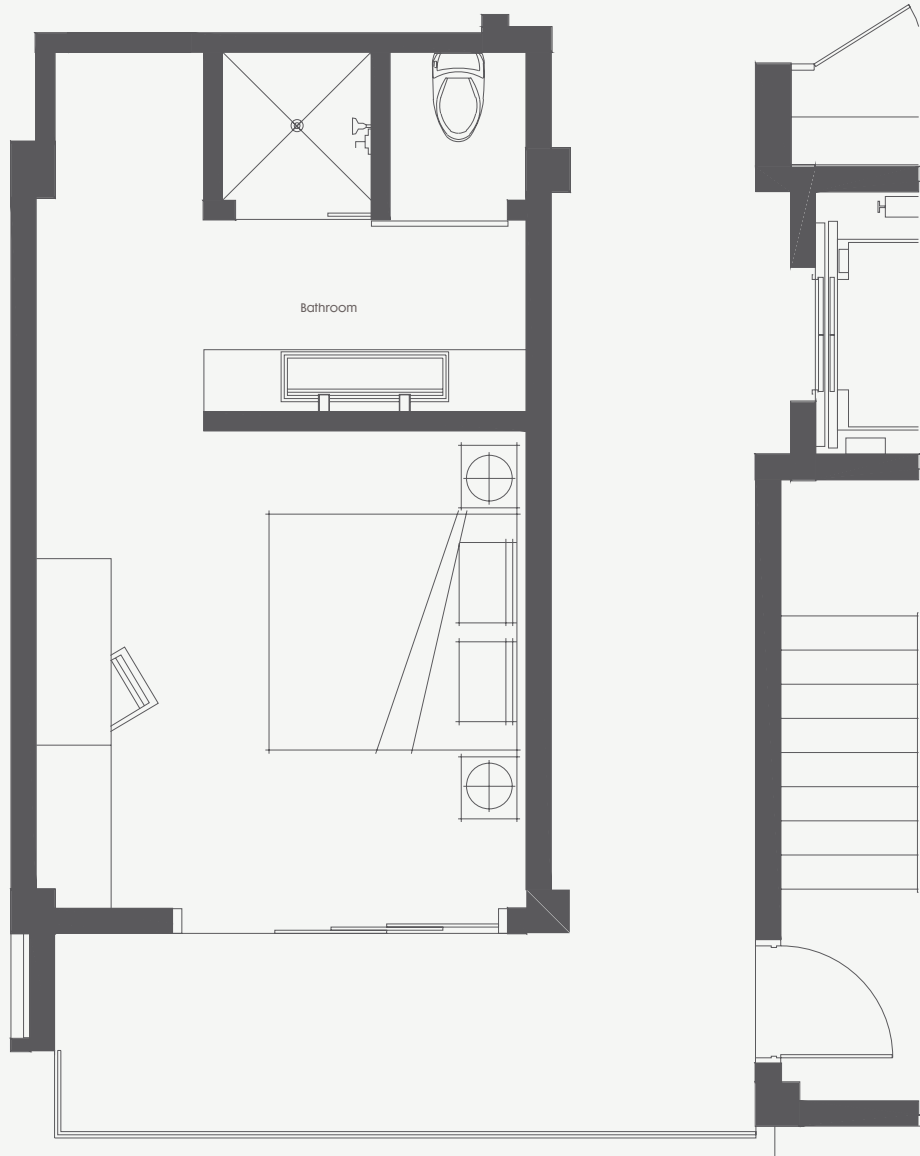

# Vista Studio

## Description

Studio

1 Bathroom

## Studio Suite

|               |        |       |
|---------------|--------|-------|
| Exterior Area | 137 sf | 13 sm |
| Interior Area | 351 sf | 33 sm |
| Total Area    | 488 sf | 46 sm |