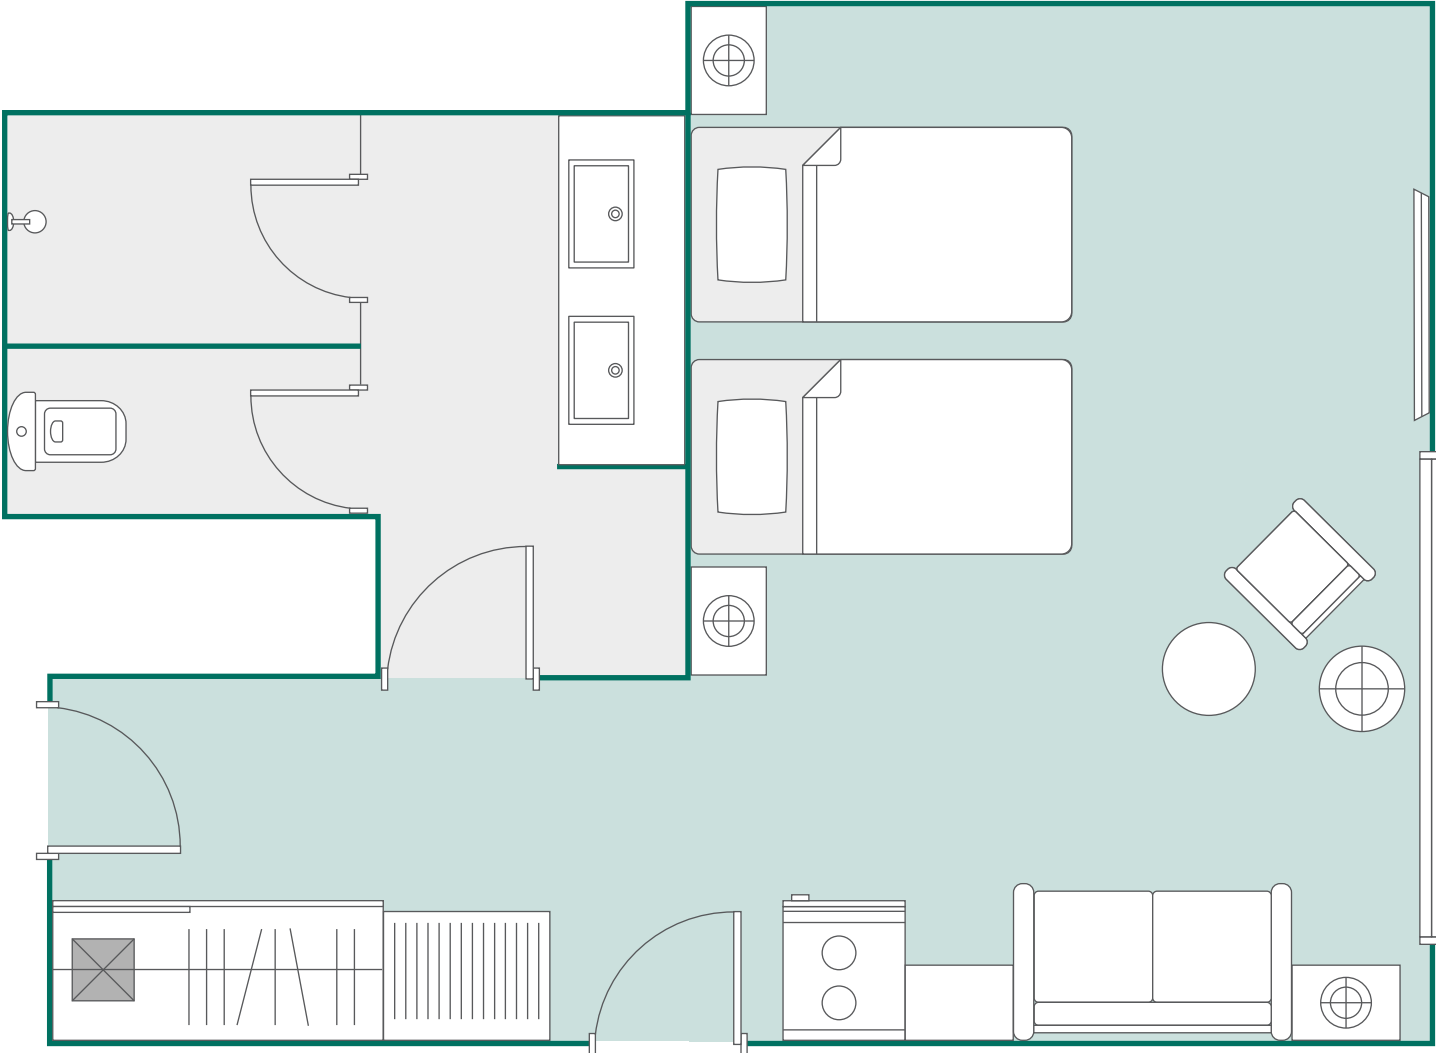

SUNWAY VELOCITY HOTEL KUALA LUMPUR - SUPERIOR PREMIER KING

Room Size: 38 sqm

All room layout plans contained herein are for reference only and shall not constitute any warranty whether expressly or implicitly. The room layout plans used are for illustrative and general indication purpose only and are not intended to express the specific layouts and dimensions of the hotel's guestrooms. Each room layout serves only as guidance and do not necessarily represent the final and/or the assigned guestroom.