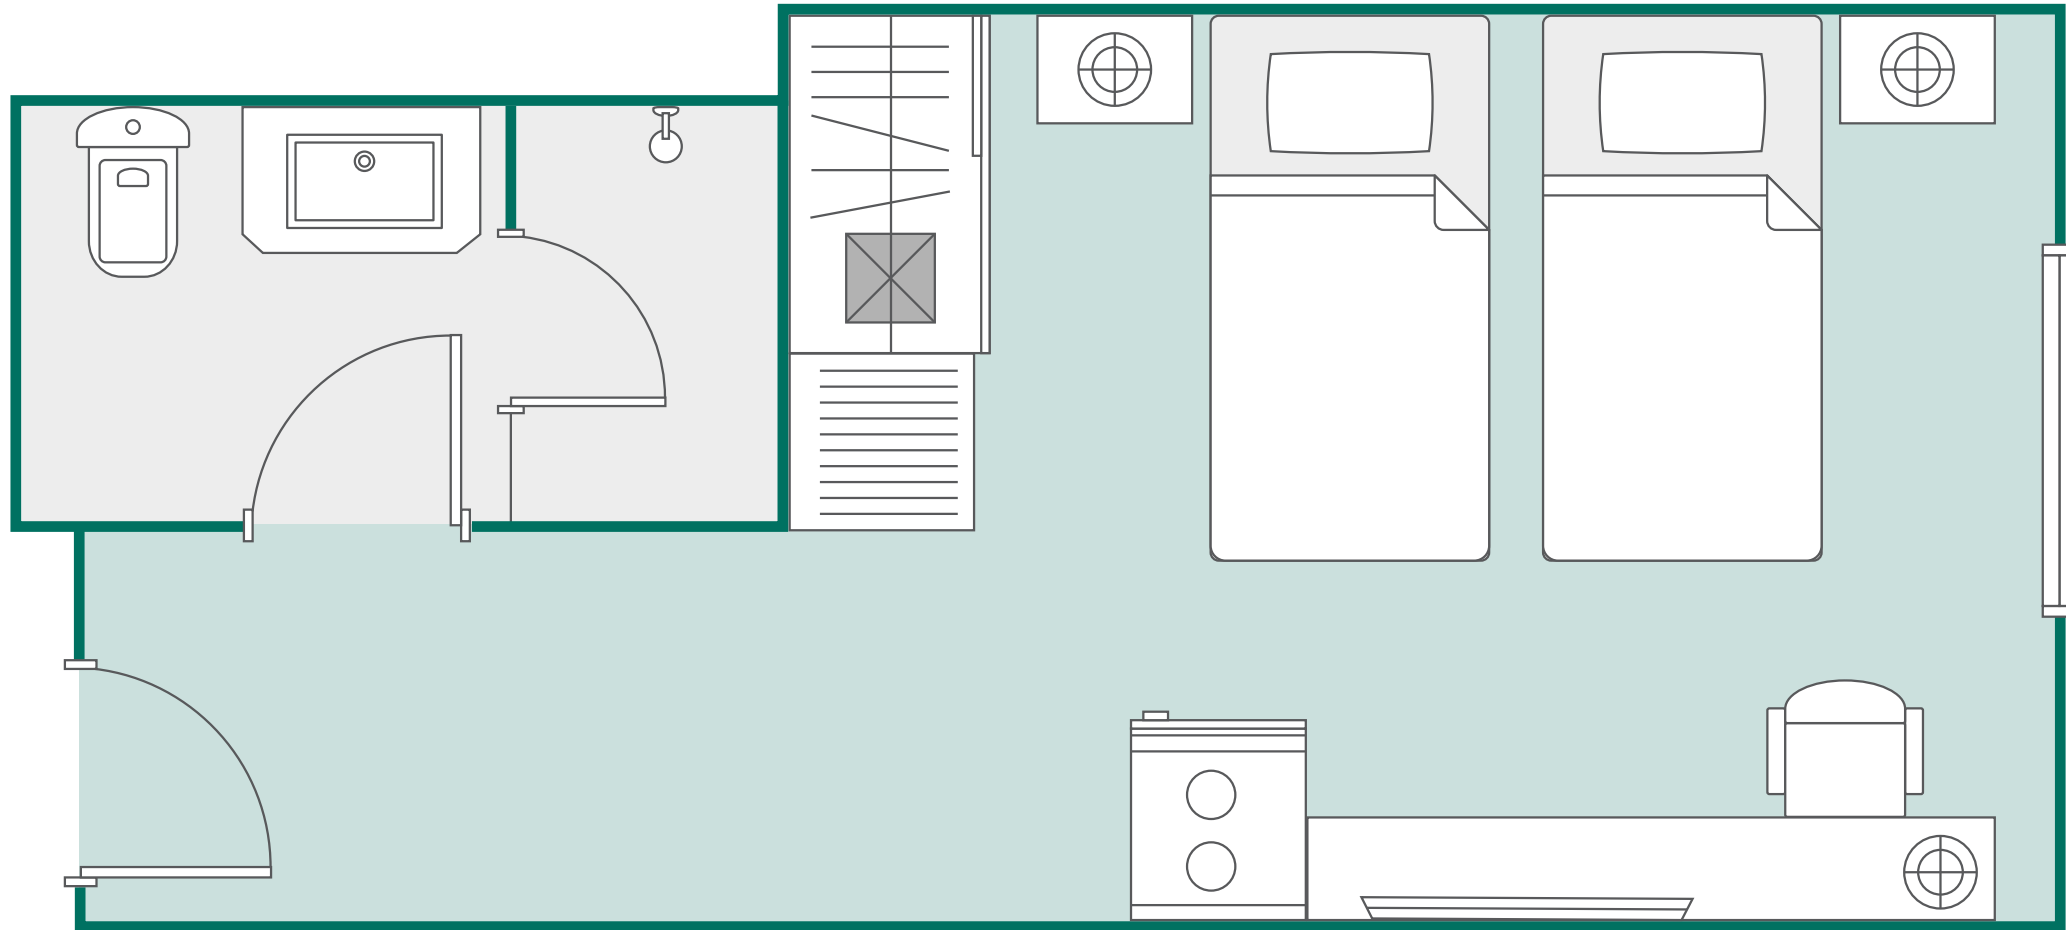

SUNWAY VELOCITY HOTEL KUALA LUMPUR - SUPERIOR TWIN PLUS ROOM

Room Size: 27 sqm

All room layout plans contained herein are for reference only and shall not constitute any warranty whether expressly or implicitly. The room layout plans used are for illustrative and general indication purpose only and are not intended to express the specific layouts and dimensions of the hotel's guestrooms. Each room layout serves only as guidance and do not necessarily represent the final and/or the assigned guestroom.