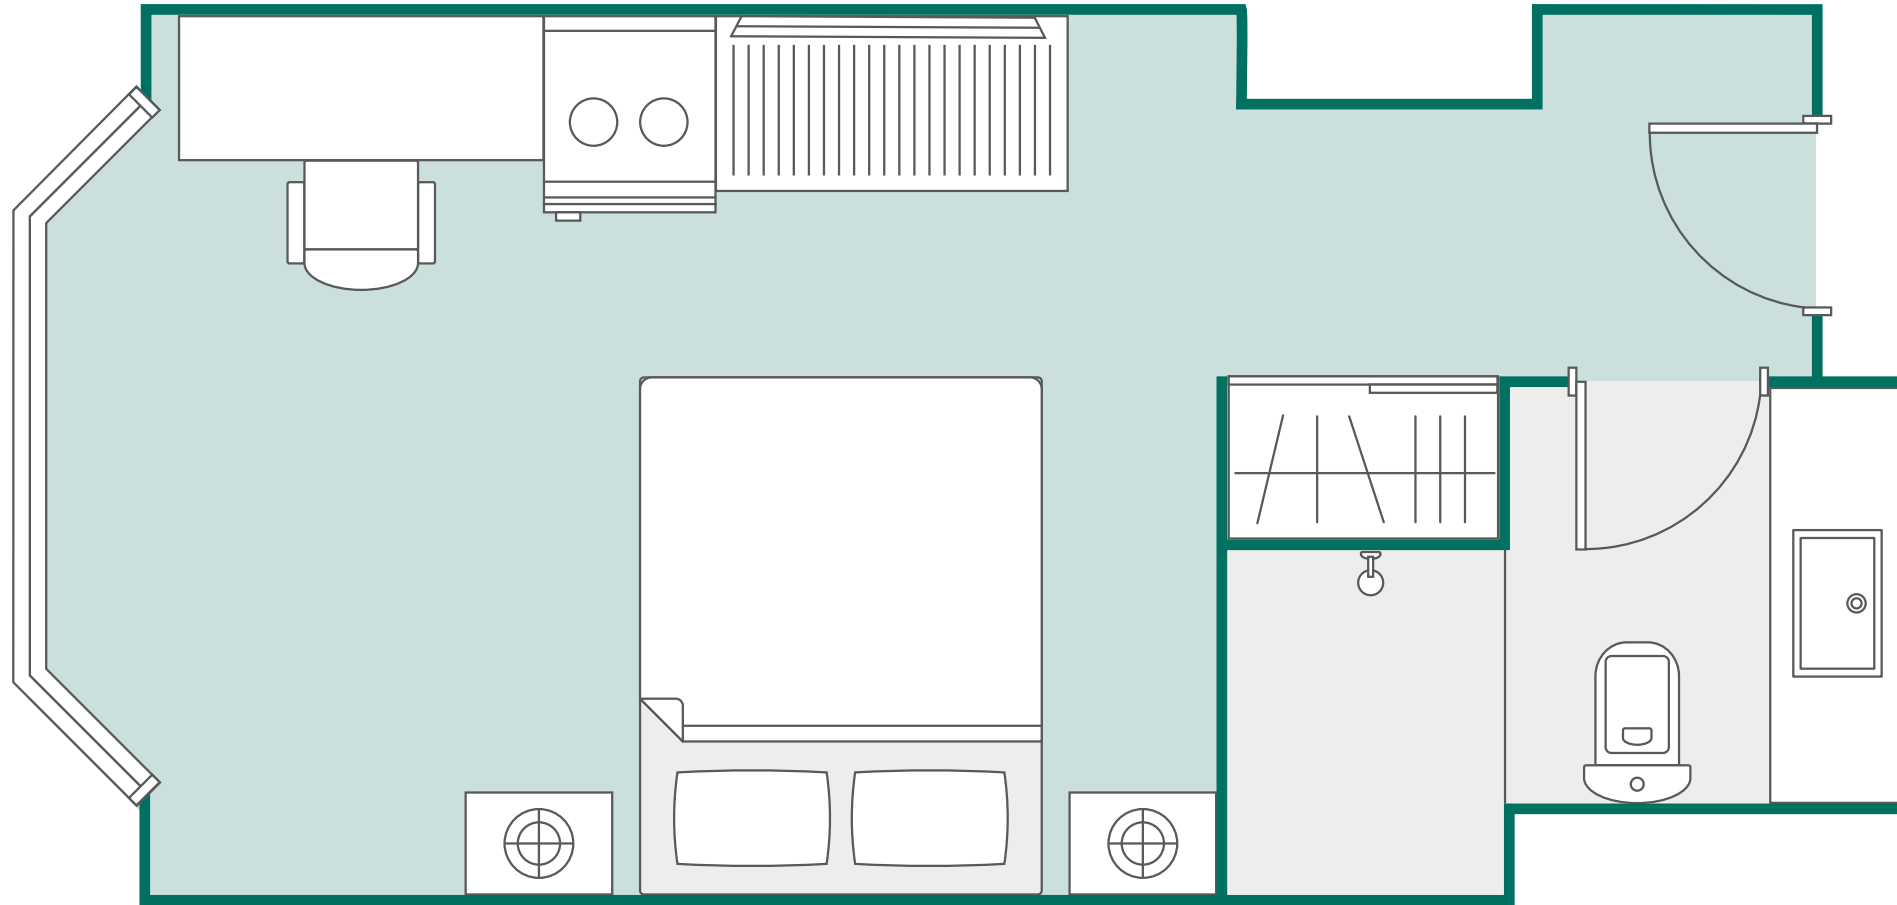

# SUNWAY HOTEL HANOI - CLUB KING ROOM

Room Size: 24 - 28 sqm

All room layout plans contained herein are for reference only and shall not constitute any warranty whether expressly or implicitly. The room layout plans used are for illustrative and general indication purpose only and are not intended to express the specific layouts and dimensions of the hotel's guestrooms. Each room layout serves only as guidance and do not necessarily represent the final and/or the assigned guestroom.