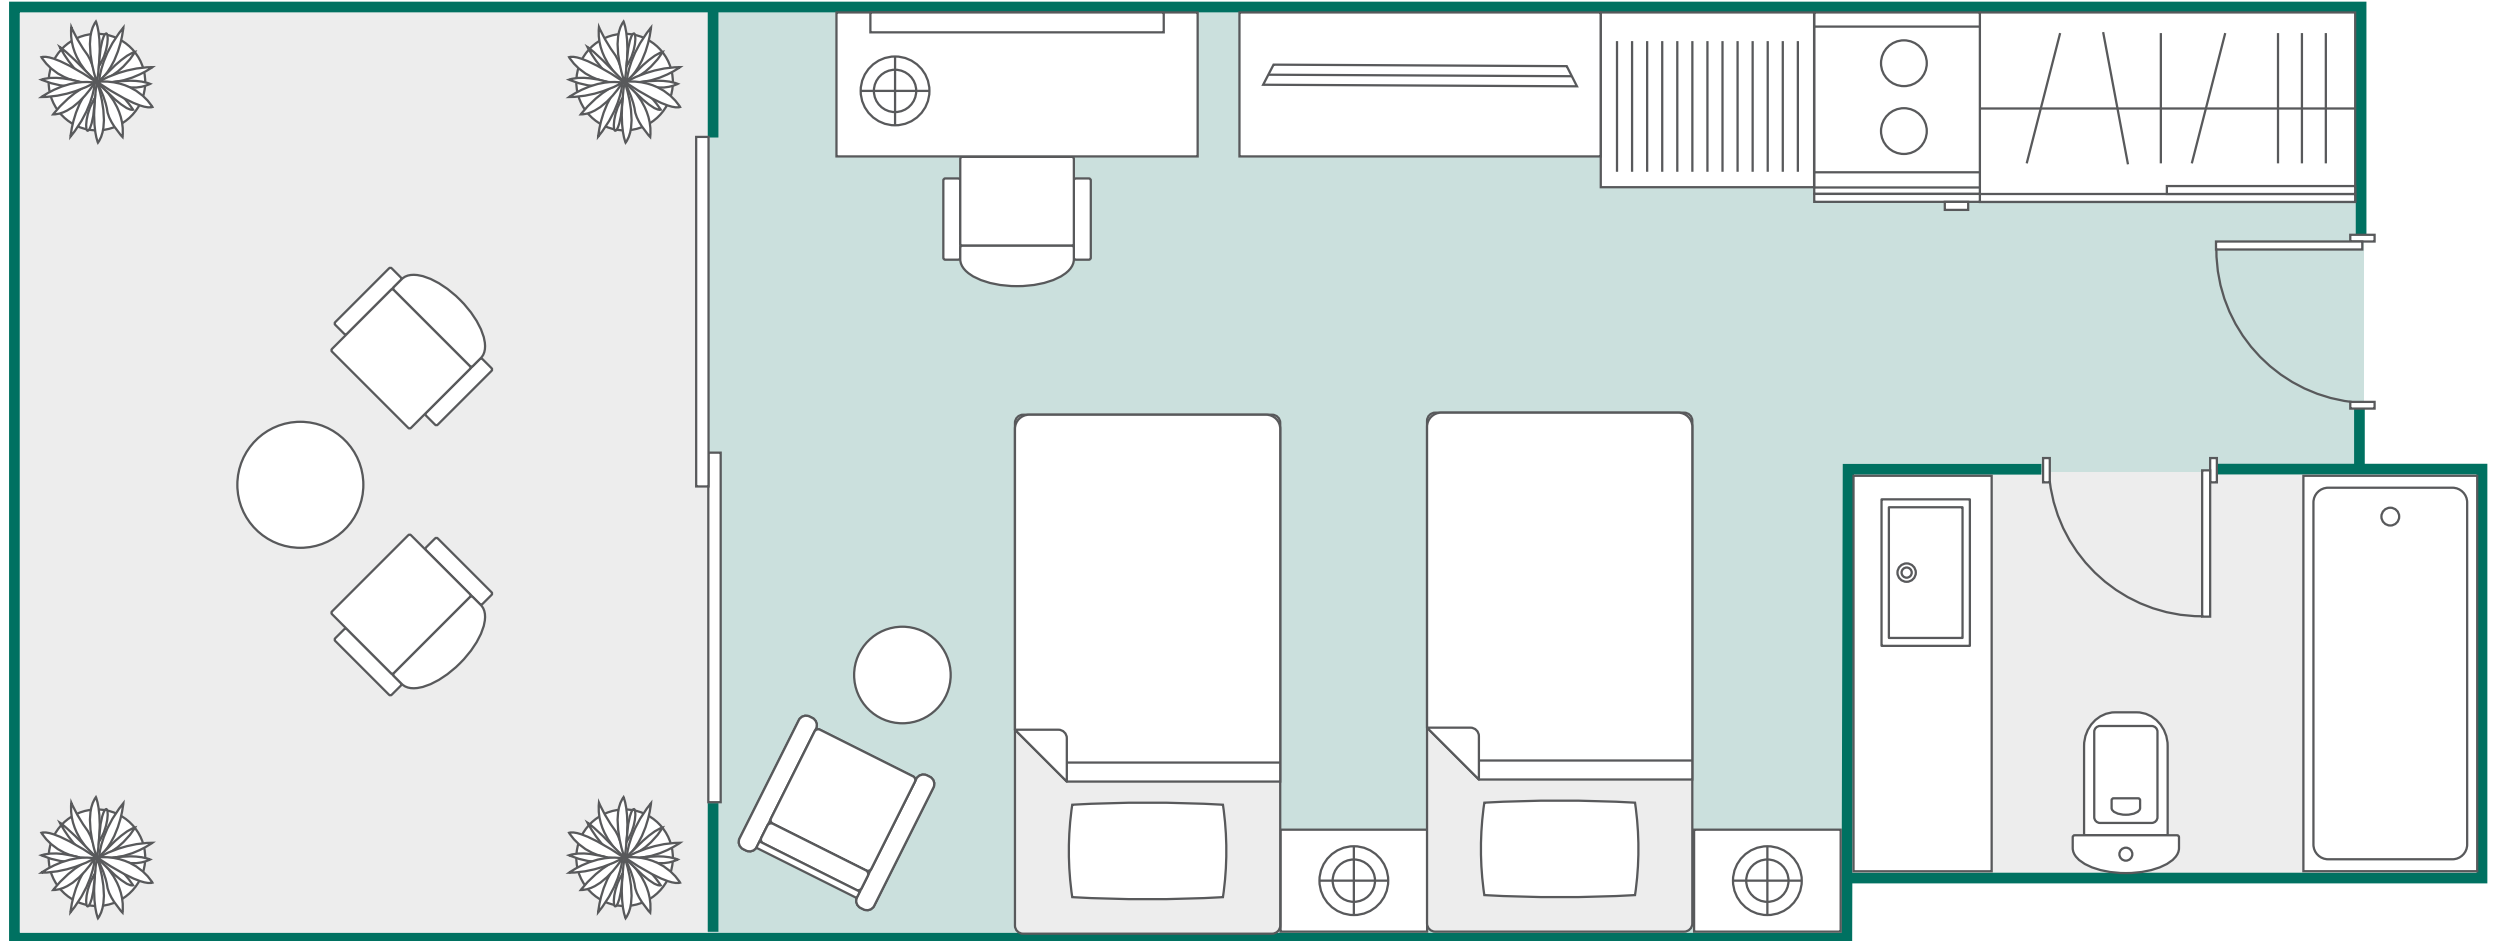

SUNWAY HOTEL PHNOM PENH - DELUXE BALCONY TWIN ROOM

Room Size: 31 sqm

All room layout plans contained herein are for reference only and shall not constitute any warranty whether expressly or implicitly. The room layout plans used are for illustrative and general indication purpose only and are not intended to express the specific layouts and dimensions of the hotel's guestrooms. Each room layout serves only as guidance and do not necessarily represent the final and/or the assigned guestroom.