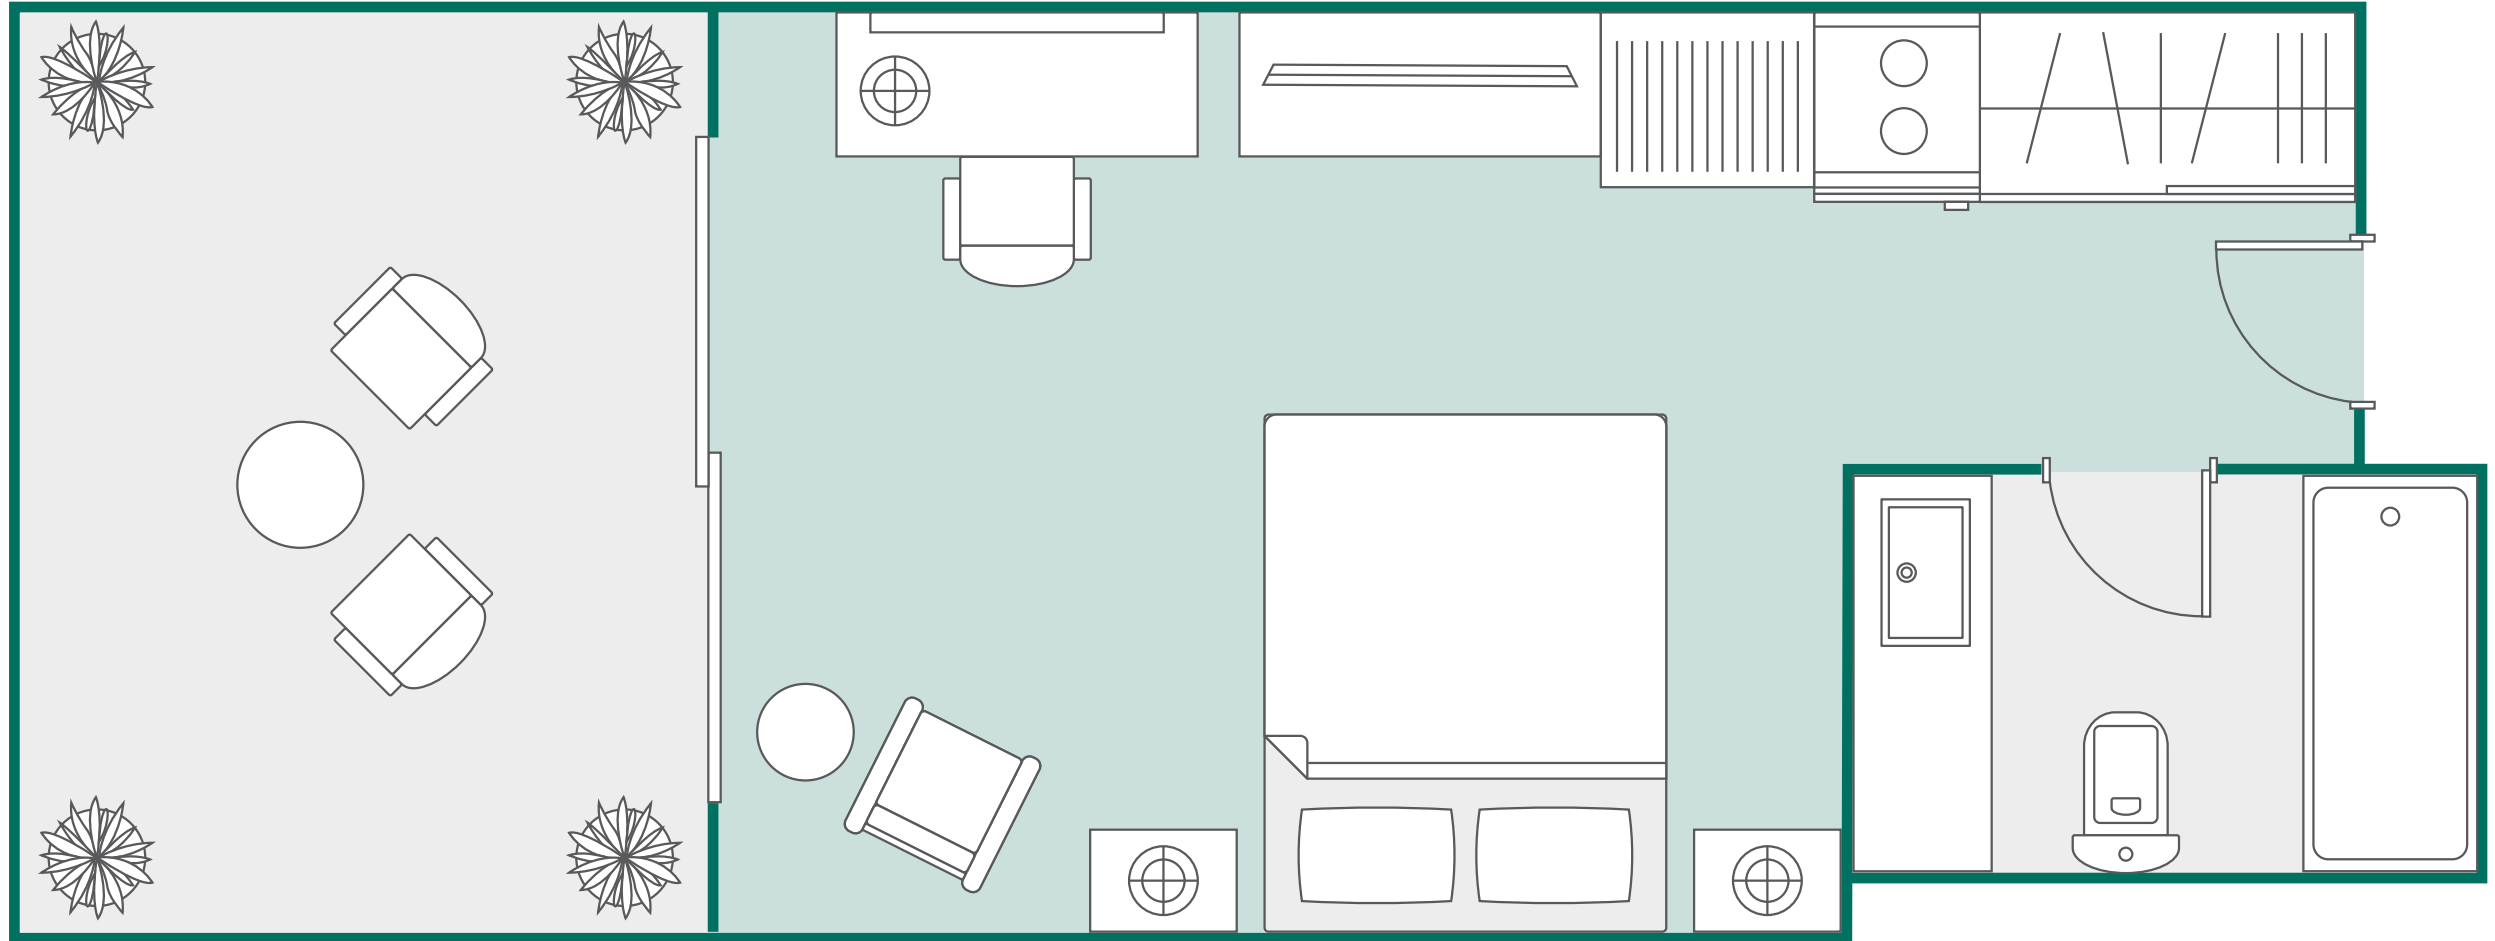

SUNWAY HOTEL PHNOM PENH - DELUXE BALCONY KING ROOM

Room Size: 31 sqm

All room layout plans contained herein are for reference only and shall not constitute any warranty whether expressly or implicitly. The room layout plans used are for illustrative and general indication purpose only and are not intended to express the specific layouts and dimensions of the hotel's guestrooms. Each room layout serves only as guidance and do not necessarily represent the final and/or the assigned guestroom.