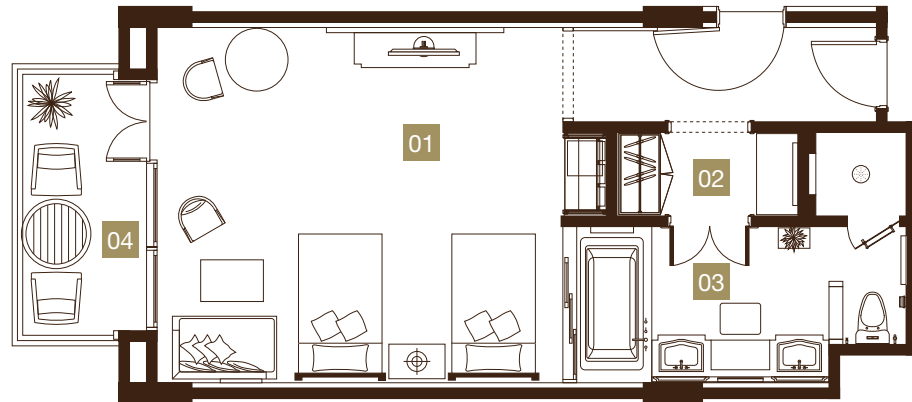

Viceroy Room

Room Size

65 Sqm

01 Bedroom

02 Closet

03 Bathroom

04 Loggia

THE DANNA
LANGKAWI