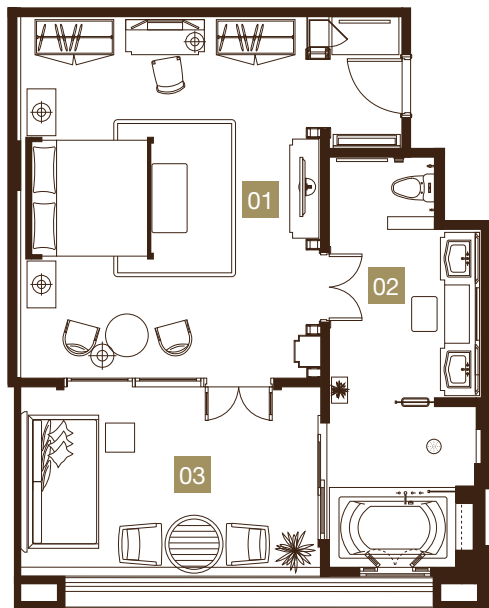

# Grand Viceroy Room

Room Size

75 Sqm

01 Bedroom

02 Bathroom

03 Loggia

THE DANNA  
LANGKAWI