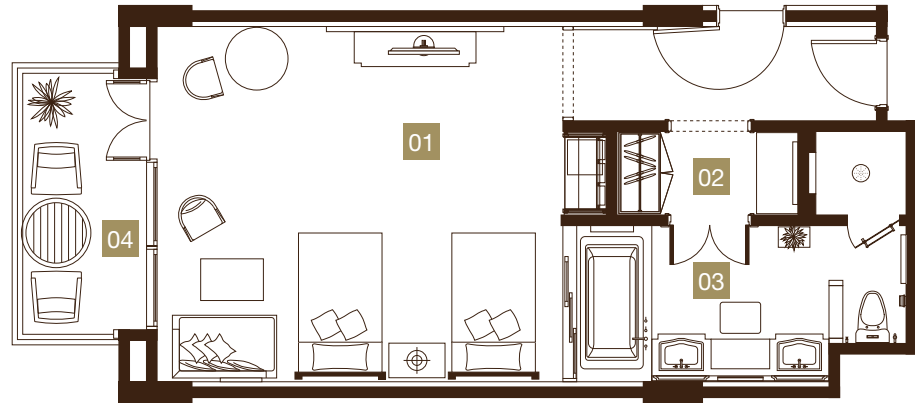

Merchant Room

Room Size

65 Sqm

01 Bedroom

02 Closet

03 Bathroom

04 Loggia

THE DANNA
LANGKAWI