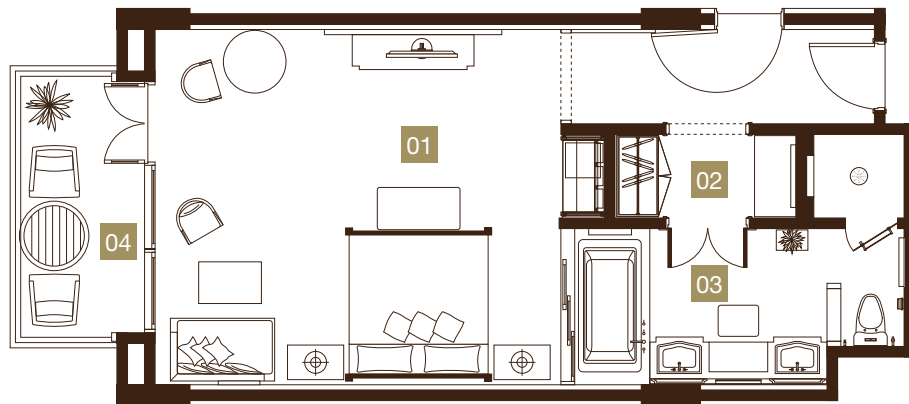

Viceroy Room

Room Size

65 Sqm

01 Bedroom

02 Closet

03 Bathroom

04 Loggia

THE DANNA
LANGKAWI