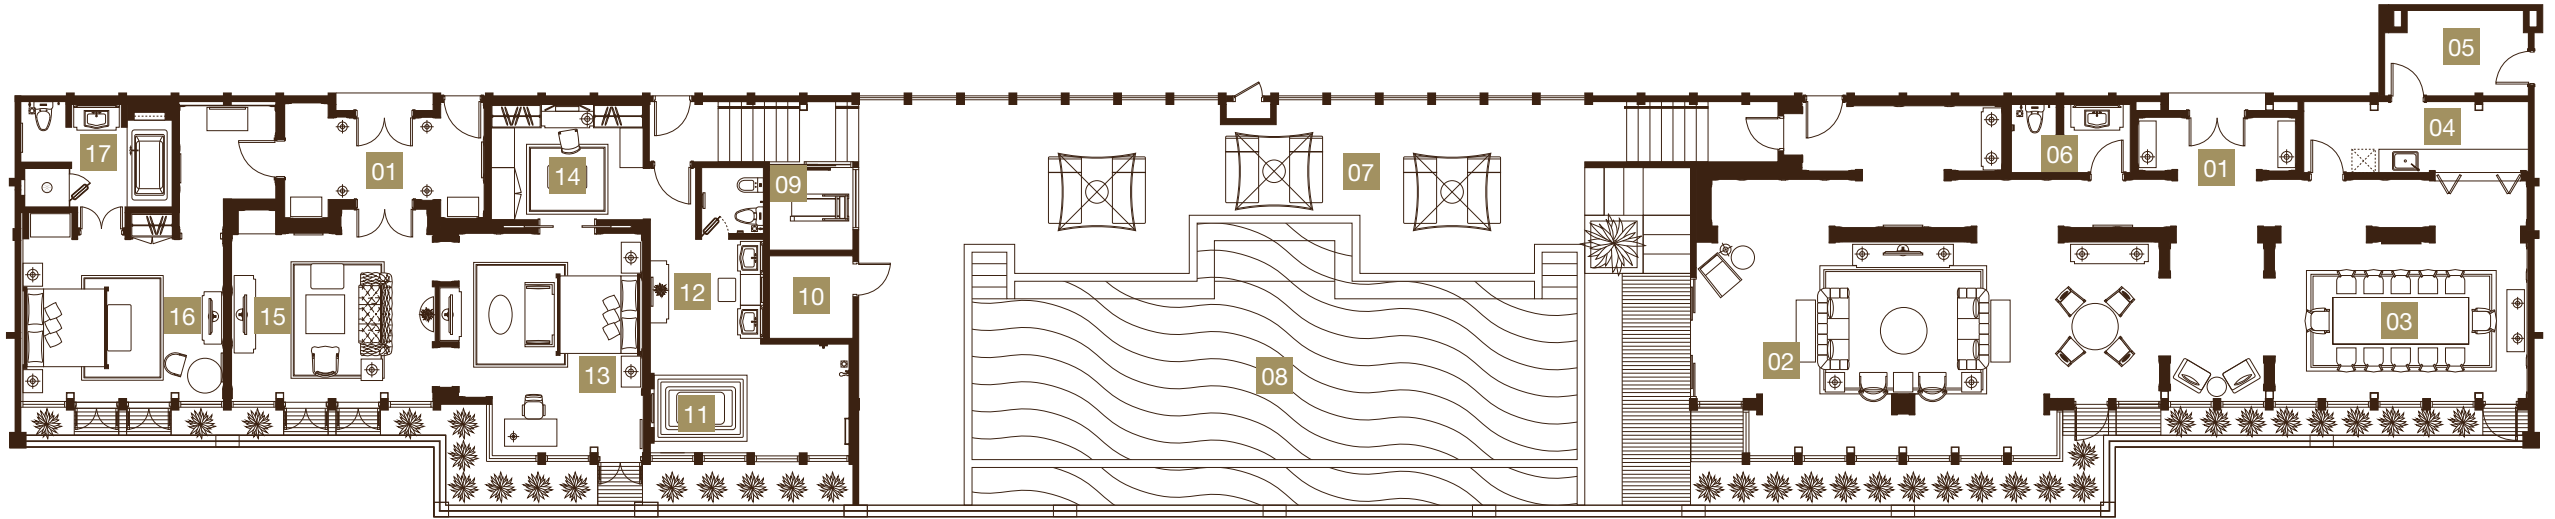

# Royal Imperial Suite

Suite Size

600 Sqm

- 01 Foyer
- 02 The Living Room
- 03 The Dining Room
- 04 Bar
- 05 Kitchen
- 06 Powder Room
- 07 The Deck
- 08 Private Pool
- 09 Gymnasium
- 10 Steam Room
- 11 Jacuzzi
- 12 Master Bathroom
- 13 Master Bedroom
- 14 Walk-In Closet
- 15 Master Living Room
- 16 Bedroom
- 17 Bathroom