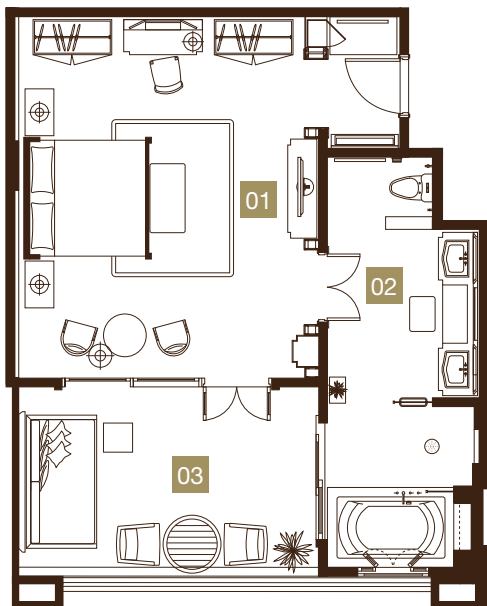

Grand Merchant Room

Room Size

75 Sqm

01 Bedroom

02 Bathroom

03 Loggia

THE DANNA
LANGKAWI