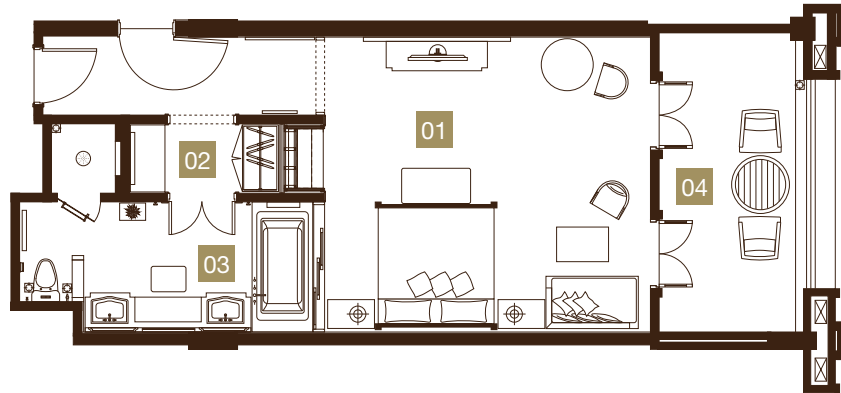

Merchant Room

Room Size

65 Sqm

01 Bedroom

02 Closet

03 Bathroom

04 Loggia

THE DANNA
LANGKAWI