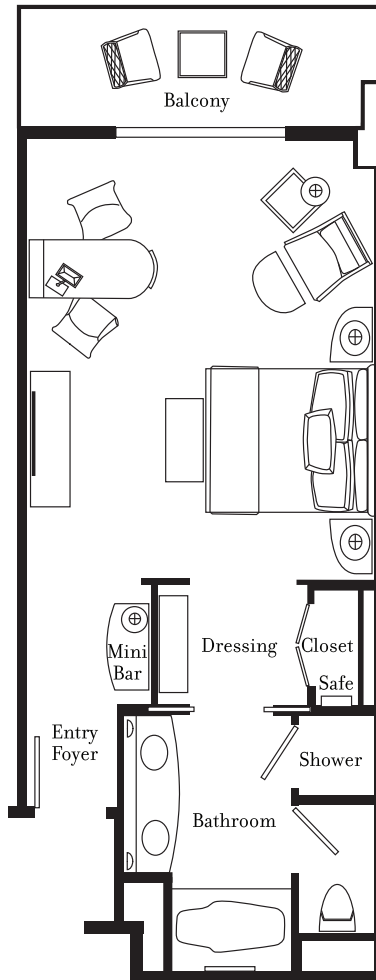

THE UMSTEAD
HOTEL AND SPA

Lake View Balcony King
540 sq. ft.