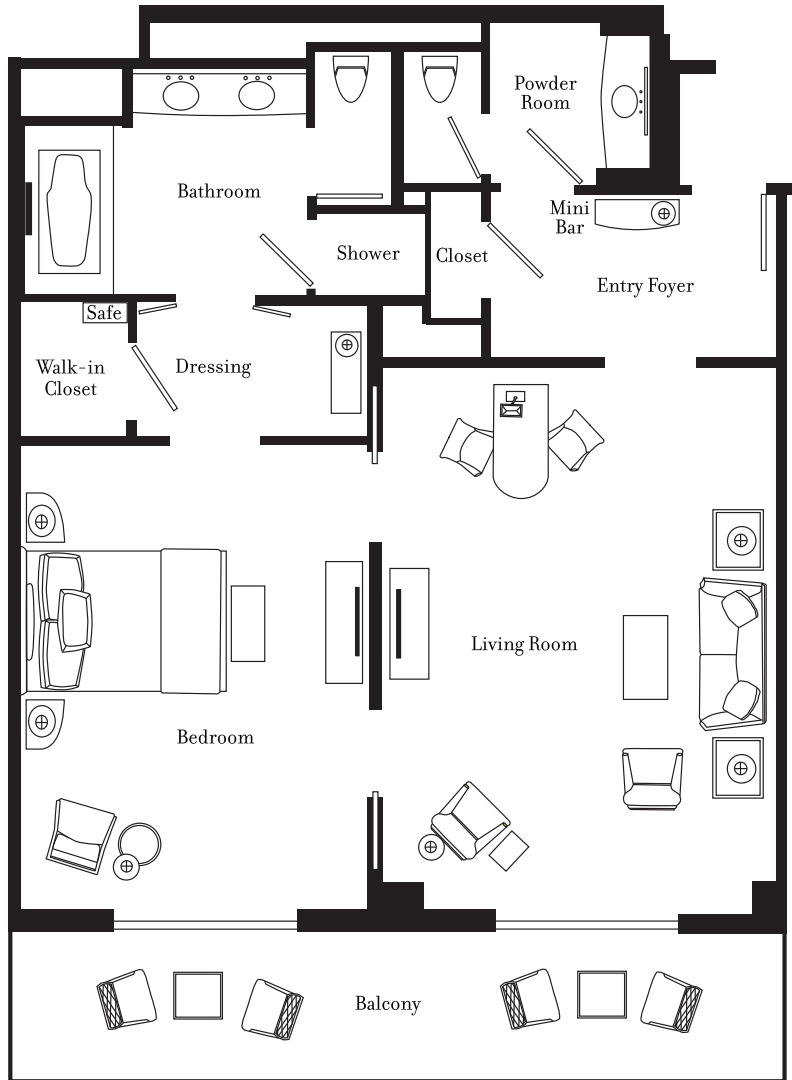

THE UMSTEAD  
HOTEL AND SPA

One Bedroom Suite  
1,080 sq. ft.