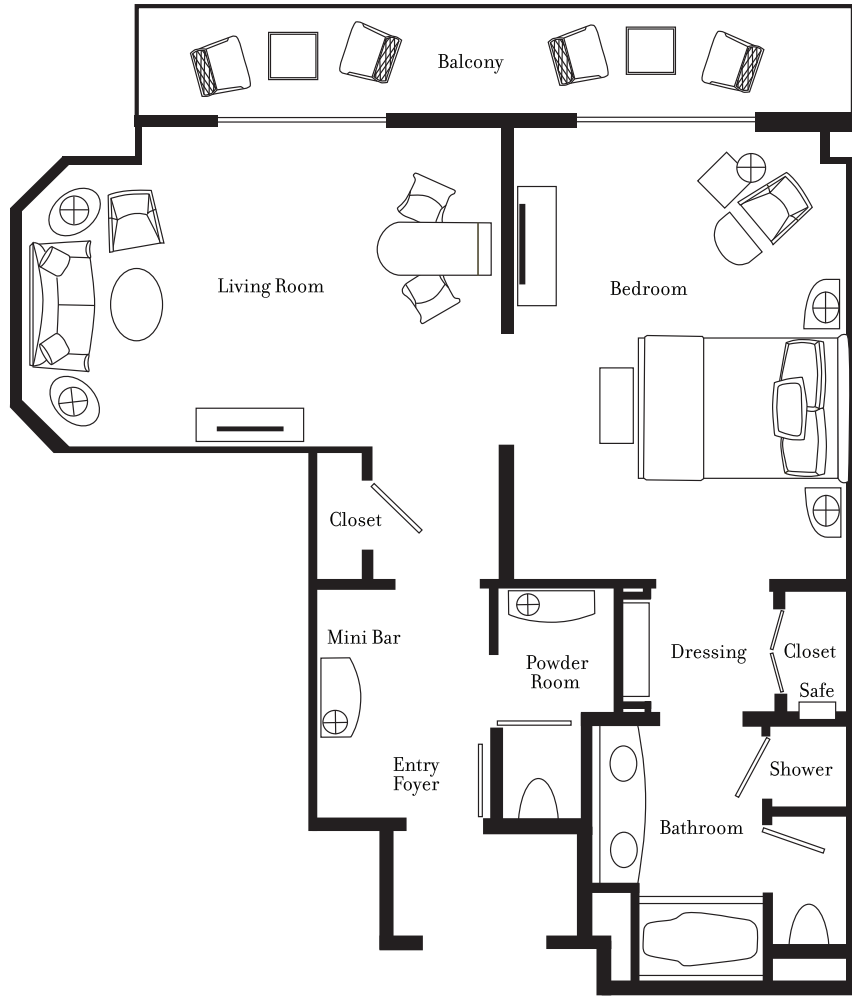

THE UMSTEAD  
HOTEL AND SPA

Executive Suite  
922 sq. ft.