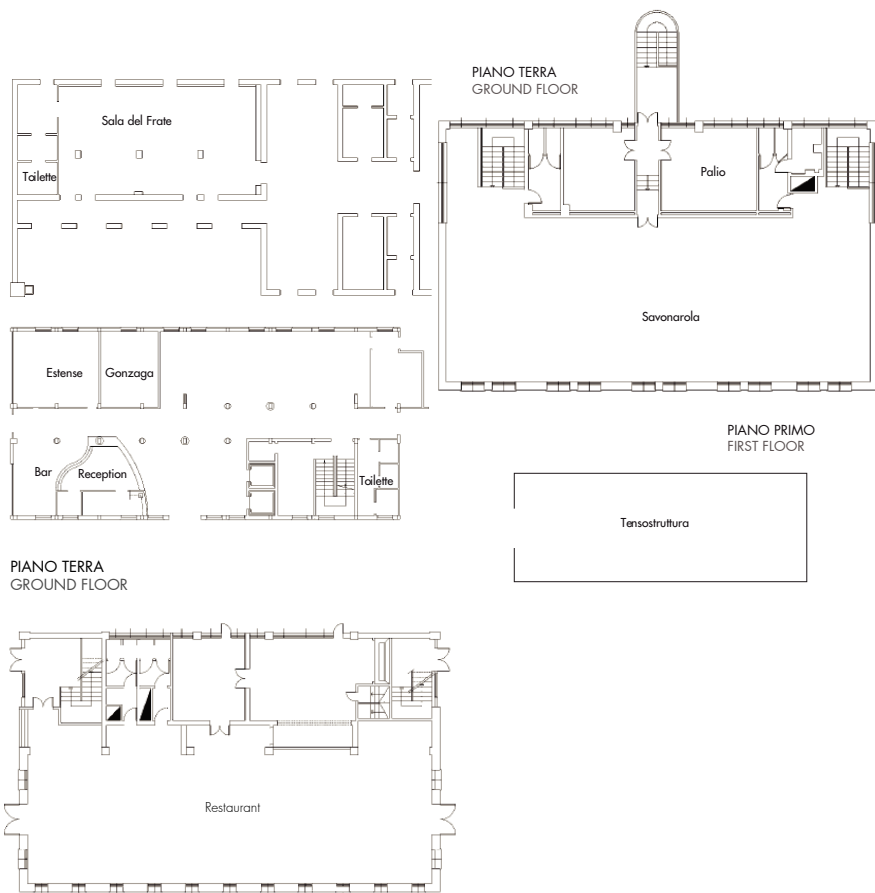

ATTREZZATURE STANDARD GRATUITE / FREE STANDARD MEETING EQUIPMENTS

Lavagna a fogli mobili / Flip chart   Blocco note e penna / Stationery   Hospitality desk / Hospitality desk
Schermo / Screen

SERVIZI SU RICHIESTA / SERVICES ON REQUEST

Referente congressuale in loco / Meeting specialist on site   Traduzione simultanea / Simultaneous translation   Servizi fotografici / Photo service
Servizio segreteria / Secretary service   Business centre / Business centre   Allestimenti floreali / Flower decorations
Servizio hostess / Hostesses   Assistenza Tecnica / Technical Assistance

ATTREZZATURE SU RICHIESTA / MEETING EQUIPMENTS ON REQUEST

Videobeam (videoproiettore collegabile a PC con grande schermo) / LCD projector   Puntatore laser / Laser Marker   Proiezione diapositive / Slide projector
Videoconferenza / Videoconference   Schermo gigante (a partire da 2x2 mt) / Wide screen   Registrazione audio / Audio recording

	UNAWAY Hotel Occhiobello		Teatro Theatre		Scuola Classroom		Tavolo a U U shape		Tavolo unico Board room		Banchetti Banquets		Cocktail Cocktail		Dimensioni Dimensions		Altezza Height		m² m2		Luce Light	
	Standard space capacity	Social distancing space capacity	Standard space capacity	Social distancing space capacity	Standard space capacity	Social distancing space capacity	Standard space capacity	Social distancing space capacity	Standard space capacity	Social distancing space capacity	Standard space capacity	Social distancing space capacity	Standard space capacity	Social distancing space capacity	Standard space capacity	Social distancing space capacity	Standard space capacity	Social distancing space capacity	Standard space capacity	Social distancing space capacity	Standard space capacity	Social distancing space capacity
Savonarola	250	99	180	99	120	35	150	35	170	99	300	99	25x10	5	250	✓						
Tensostruttura	180	-	-	-	-	-	-	-	-	-	-	-	22x8	3	176	✓						
Del Frate	50	20	35	14	25	14	30	14	40	-	45	-	11x5,5	3	65	✓						
Estense	35	16	20	10	20	10	14	10	24	-	30	-	8,4x5	3	42	✓						
Gonzaga	20	10	15	8	15	8	20	8	-	-	25	-	5x4,4	3	22	✓						
Padio	15	-	-	-	10	-	-	-	-	-	-	-	5x4	3	20	✓						

Standard space capacity

Social distancing space capacity