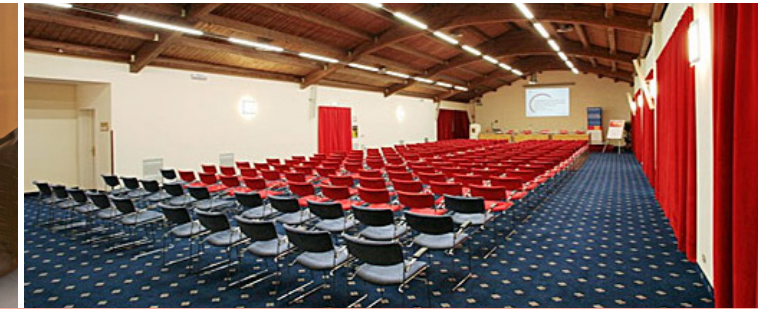

Ferrara - 7 km
Ferrara - 7 km

G. Marconi (BLQ) - 45 km
G. Marconi (BLQ) - 45 km

Ferrara - 10 Km
Ferrara - 10 Km

A13 BO-PD uscita Occhiobello - 200 mt
A13 BO-PD exit Occhiobello - 200 mt

PUNTI DI FORZA

- Situato in posizione strategica a soli 200 metri dal casello autostradale di Occhiobello, sulla A-13 Bologna-Padova, e a 7 km dal centro di Ferrara.
- Minibar con acqua minerale e parcheggio gratuiti per tutti gli ospiti congressuali e business.
- Connessione Wi-Fi gratuita.

BUONO A SAPERSI

- "Pillowow" scelta della tipologia di cuscino preferita.
- Lounge bar aperto 24 ore su 24.
- Ampio parcheggio per auto e autobus fino a 300 veicoli.

KEY FEATURES

- Strategically located just 200 metres from the motorway toll station of Occhiobello, situated on the A-13 Bologna-Padua road and 7 km from the centre of Ferrara.
- Internet, minibar stocked with mineral water and free parking for all conference and business guests.
- Connessione Wi-Fi gratuita.

GOOD TO KNOW

- "Pillowow" are the cushions of choice.
- Bar open 24/7
- Large parking area for more than 300