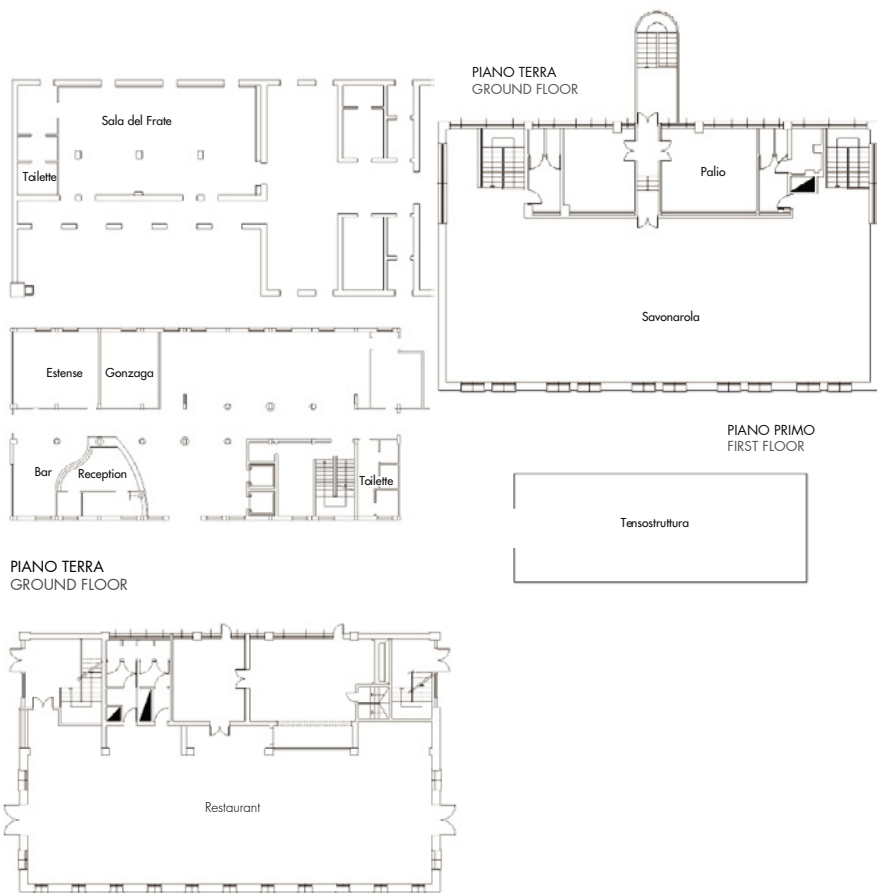

ATTREZZATURE STANDARD GRATUITE / FREE STANDARD MEETING EQUIPMENTS

Lavagna a fogli mobili / Flip chart   Blocco note e penna / Stationery   Hospitality desk / Hospitality desk
Schermo / Screen

SERVIZI SU RICHIESTA / SERVICES ON REQUEST

Referente congressuale in loco / Meeting specialist on site   Traduzione simultanea / Simultaneous translation   Servizi fotografici / Photo service
Servizio segreteria / Secretary service   Business centre / Business centre   Allestimenti floreali / Flower decorations
Servizio hostess / Hostesses   Assistenza Tecnica / Technical Assistance

ATTREZZATURE SU RICHIESTA / MEETING EQUIPMENTS ON REQUEST

Videobeam (videoproiettore collegabile a PC con grande schermo) / LCD projector   Puntatore laser / Laser Marker   Proiezione diapositive / Slide projector
Videoconferenza / Videoconference   Schermo gigante (a partire da 2x2 mt) / Wide screen   Registrazione audio / Audio recording

	UNAWAY Hotel Occhiobello		Teatro Theatre		Scuola Classroom		Tavolo a U U shape		Tavolo unico Board room		Banchetti Banquets		Cocktail Cocktail		Dimensioni Dimensions		Altezza Height		m² m²		Luce Light	
	Standard space capacity	Social distancing space capacity	Standard space capacity	Social distancing space capacity	Standard space capacity	Social distancing space capacity	Standard space capacity	Social distancing space capacity	Standard space capacity	Social distancing space capacity	Standard space capacity	Social distancing space capacity	Standard space capacity	Social distancing space capacity	Standard space capacity	Social distancing space capacity	Standard space capacity	Social distancing space capacity	Standard space capacity	Social distancing space capacity	Standard space capacity	Social distancing space capacity
Savonarola	250	99	180	99	120	35	150	35	170	99	300	99	25x10	5	250	✓						
Tensostruttura	180	-	-	-	-	-	-	-	-	-	-	-	22x8	3	176	✓						
Del Frate	50	20	35	14	25	14	30	14	40	-	45	-	11x5,5	3	65	✓						
Estense	35	16	20	10	20	10	14	10	24	-	30	-	8,4x5	3	42	✓						
Gonzaga	20	10	15	8	15	8	20	8	-	-	25	-	5x4,4	3	22	✓						
Padio	15	-	-	-	10	-	-	-	-	-	-	-	5x4	3	20	✓						

Standard space capacity

Social distancing space capacity