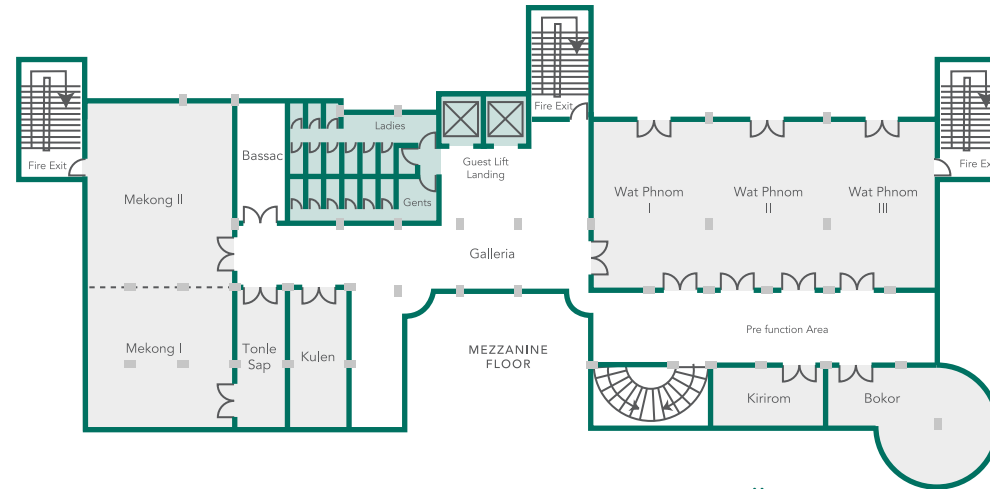

SUNWAY HOTEL PHNOM PENH - MEZZANINE FLOOR FUNCTION ROOM

Capacities

FUNCTION ROOM	FLOOR SIZE METRIC	HEIGHT METRIC	AREA METRIC (SQM)	EXHIBITION BOOTH	BANQUET (WALL-TO-WALL)	RECEPTION / COCKTAIL	THEATRE	CLASS ROOM	HOLLOW SQUARE	BOARD ROOM	U SHAPE	DOOR SIZE METRIC (W x H)	CLUSTER
Grand Wat Phnom	24 x 12.2	N/A	292.8	N/A	200	200	270	140	N/A	N/A	70	N/A	N/A
Wat Phnom I	8 x 12.2	N/A	97.6	N/A	70	70	90	45	N/A	35	30	N/A	N/A
Wat Phnom II	8 x 12.2	N/A	97.6	N/A	70	70	90	45	N/A	35	30	N/A	N/A
Wat Phnom III	8 x 12.2	N/A	97.6	N/A	70	70	90	45	N/A	35	30	N/A	N/A
Grand Mekong	22 x 12	N/A	264	N/A	180	180	220	100	N/A	N/A	60	N/A	N/A
Mekong I	12 x 10	N/A	120	N/A	80	80	70	50	N/A	30	30	N/A	N/A
Mekong II	12 x 12	N/A	144	N/A	90	90	120	60	N/A	35	35	N/A	N/A
The Galleria	N/A	N/A	N/A	N/A	70	150	N/A	N/A	N/A	N/A	N/A	N/A	N/A
Bokor	20 x 4.35	N/A	87	N/A	30	30	50	20	N/A	20	N/A	N/A	N/A
Kirirom	8 x 4.35	N/A	34.8	N/A	20	N/A	20	N/A	N/A	20	N/A	N/A	N/A
Bassac	3.5 x 8	N/A	28	N/A	N/A	N/A	N/A	N/A	N/A	15	N/A	N/A	N/A
Kulen	4 x 10	N/A	40	N/A	20	N/A	20	N/A	N/A	20	N/A	N/A	N/A
Tonle Sap	4 x 10	N/A	40	N/A	20	N/A	20	N/A	N/A	20	N/A	N/A	N/A