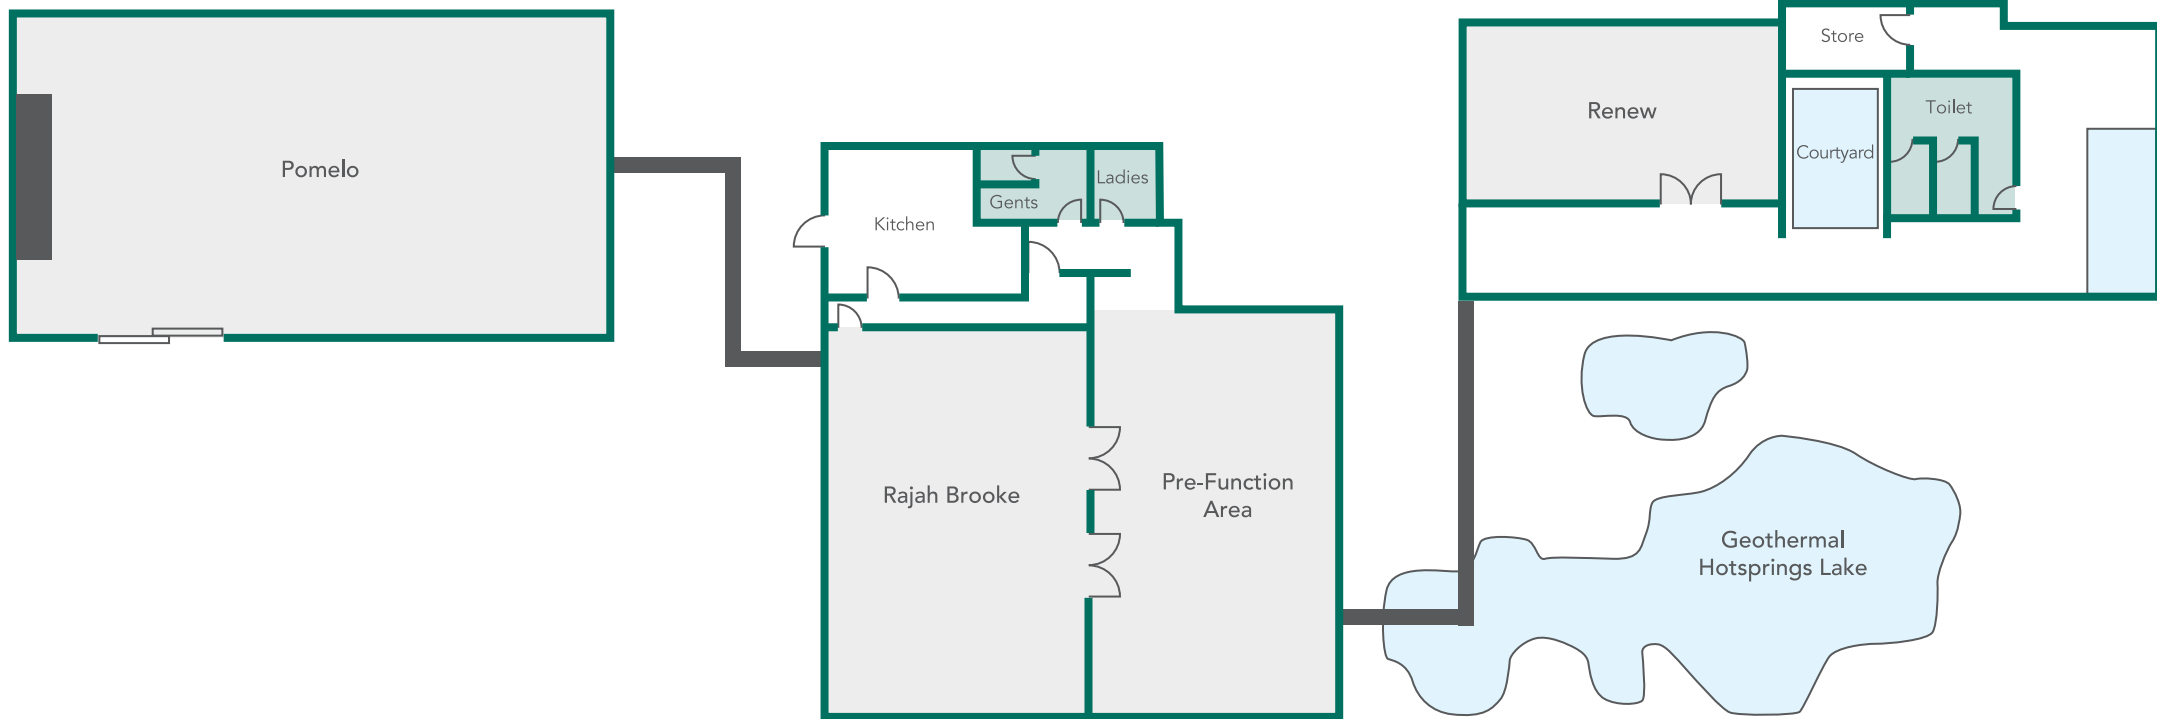

THE BANJARAN HOTSPRINGS RETREAT - FUNCTION ROOM

Capacities

FUNCTION ROOM	FLOOR SIZE METRIC	HEIGHT METRIC	AREA METRIC (SQM)	BANQUET (WALL-TO-WALL)	RECEPTION / COCKTAIL	THEATRE	CLASS ROOM	BOARD ROOM	U SHAPE
Rajah Brooke	5 x 10	5.25	50	40	40	60	24	24	18
Renew	2.5 x 5	5.25	12.5	N/A	N/A	30	10	10	10
Pomelo	7 x 13	5.25	91	50	40	60	30	20	22