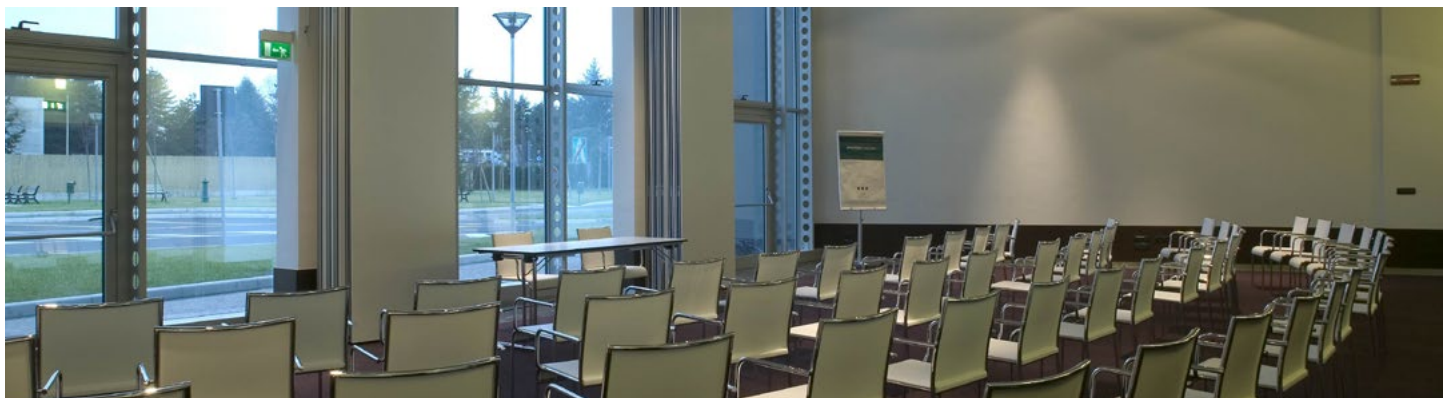

PUNTI DI FORZA

- Posizione strategica a 25 km dal centro di Milano e dall'aeroporto di Milano Malpensa. Fiera Milano Rho-Però è a soli 13 km.
- Connessione Wi-fi gratuita.

BUONO A SAPERSI

- Garage con 70 posti e parcheggio privati.
- "Pillowow" scelta della tipologia di cuscino preferita.

The unique hotel structure is based on the concept of movement. Located on the way to Milan-Malpensa airport, the hotel is a modern facility with 11 floors, 160 rooms and 5 meeting rooms. The bar is large and welcoming and the restaurant is on a split level and is charming and versatile.

THE ROOMS

160 rooms with a surface area of between 19 m² and 26 m².

RESTAURANTS

The UNA Restaurant offers national and international dishes with a weekly theme when typical regional recipes are on offer. The "à la carte" menu changes with the seasons using the first fruits in delicious recipes chosen by the Chef. Maximum capacity: 130 people.

KEY FEATURES

- Strategically located 25 km from the centre of Milan and the Milan Malpensa airport. Milan's exhibition centre Rho-Però is only 13 km away.
- Free Wi-fi connection.

GOOD TO KNOW

- Garage with 70 spaces and private parking.
- "Pillowow" the choice of the preferred pillow.

Malpensa (MXP) - 25 km
Malpensa (MXP) - 25 km

Milano - 29 km
Milan - 29 km

Malpensa Express - 10 km
Malpensa Express - 10 km

A8 MI-VA uscita Legnano - 300 mt
A8 MI-VA Legnano exit - 300 mt

Fiera Milano Rho-Però - 15 km
Exhibition center Rho-Però - 15 km