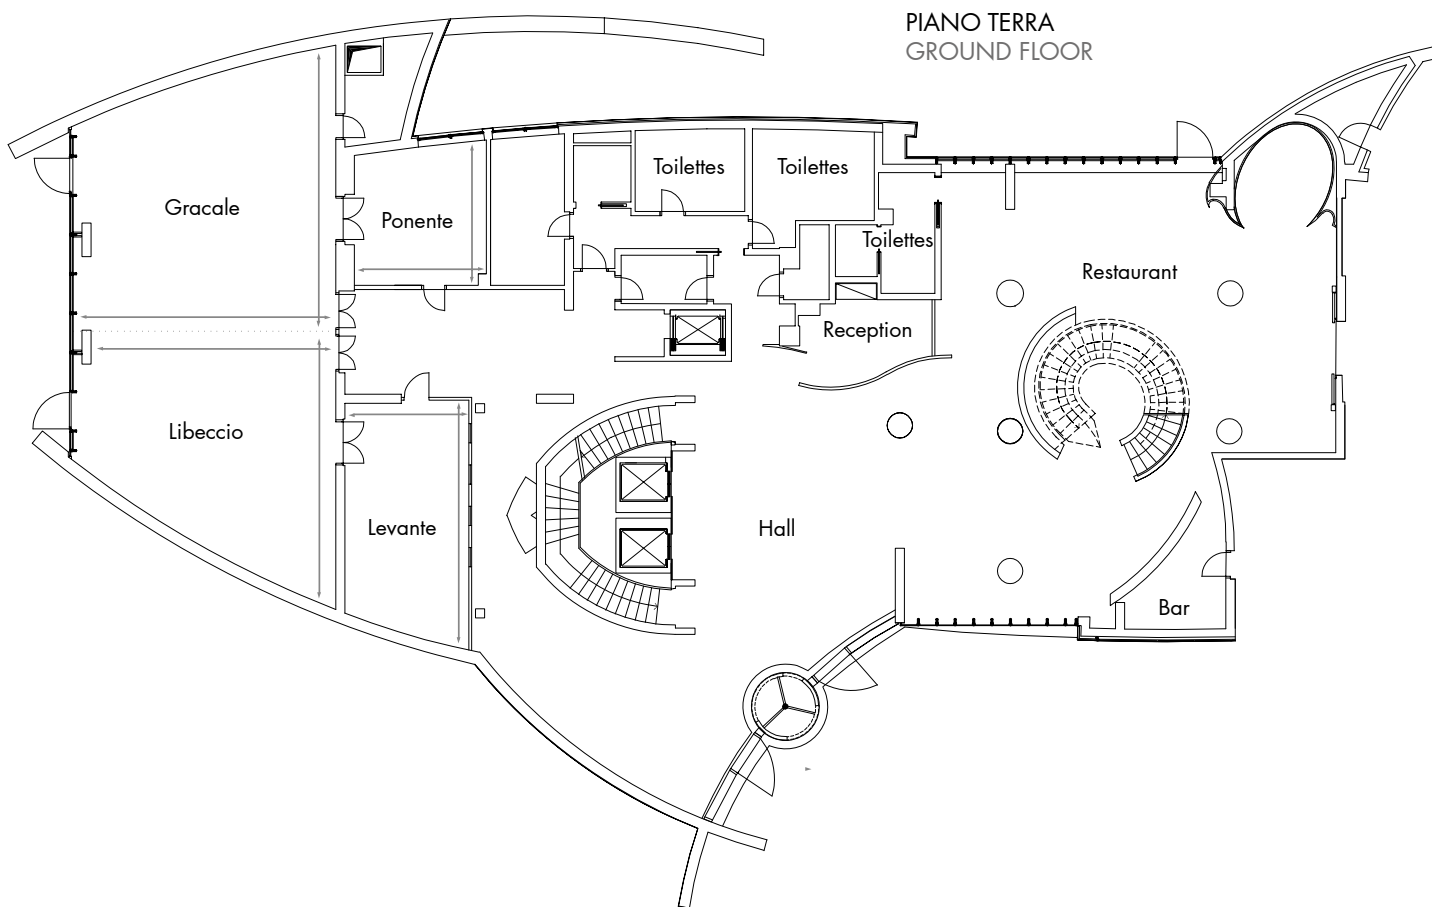

Attrezzature standard gratuite:
Free standard meeting equipment:

Lavagna a fogli mobili
Flip Chart
Schermo
Screen
Blocco note e penna
Stationary
Hospitality desk
Hospitality desk

Servizi su richiesta:
Service on request:

Referente congressuale in loco
Meeting specialist on site
Servizio segreteria
Secretary service
Servizio hostess
Hostesses
Traduzione simultanea
Simultaneous translation
Business centre
Business centre
Servizi fotografici
Photo service
Allestimenti floreali
Flower decorations
Assistenza Tecnica
Technical Assistance

Attrezzature su richiesta:
Meeting equipment on request:

Videobeam
(videoproiettore collegabile
a PC con grande schermo)
LCD projector
Videoconferenza
Videoconference
Puntatore laser
Laser Marker
Schermo gigante
(a partire da 2x2 mt)
Wide screen
Proiezione diapositive
Slide projector
Registrazione audio
Audio recording

	Teatro Theatre	Scuola Classroom	Tavolo a U U shape	Tavolo unico Board room	Banchetti Banquets	Cocktail Cocktail	Dimensioni Dimensions	Altezza Height	m² m²	Porte Doors	Luce Light

UNAHOTELS Malpensa

Maestrale (1+2)	115	70	45		120	140	8x9,6	3,5 - 6	164	1,2x2,1	✓
Gracale (1)	58	40	25	40	70			3,5 - 6	82	1,2x2,1	✓
Libeccio (2)	58	30	20	30	30	60		3,5 - 6	82	1,2x2,1	✓
Levante	28	20	16	20			4,7x7,6	3,2	40	1,2x2,1	
Ponente	17		8	10		20	4,2x4,7	3,2	24	1,2x2,1	✓
Restaurant					130	150