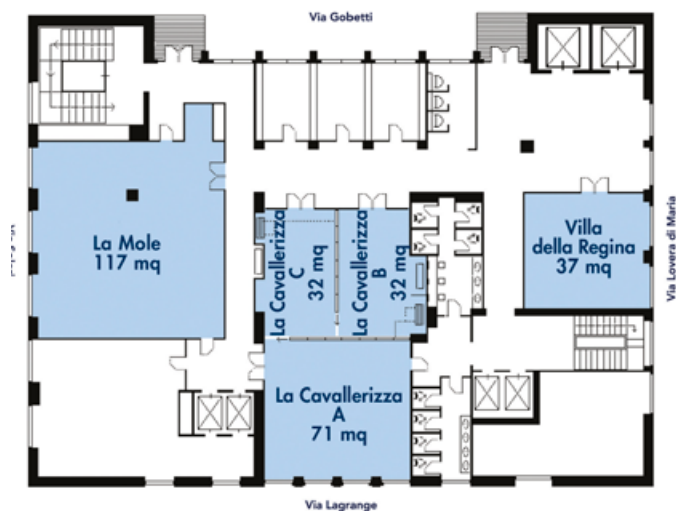

USEFUL INFO

- 3 Meeting, Conference and Event rooms with 6-metre high ceilings
- Bistrot Bonadè is open every day for lunch
- Parking and valet service
- All rooms have parquet flooring

Torino Caselle (TRN) - 16 km

Centro città - 350 mt
City centre - 350 mt

Torino Porta Nuova - 450 mt
Stazione Porta Susa - 2,6 km

SALE | PIANO A

SALE | PIANO B

CENTRO CONGRESSI BUSINESS CENTER

- 6 sale riunioni
6 meeting rooms
- Sala plenaria fino a 250 posti
Plenary meeting room for up to 250 people
- Sala banchetti fino a 200 posti
Banqueting hall for up to 200 people
- Sale con parquet
Rooms with parquet flooring
- 3 sale con soffitto di 6 metri
3 rooms with 6-metre high ceilings
- Aree espositive
Exhibition areas