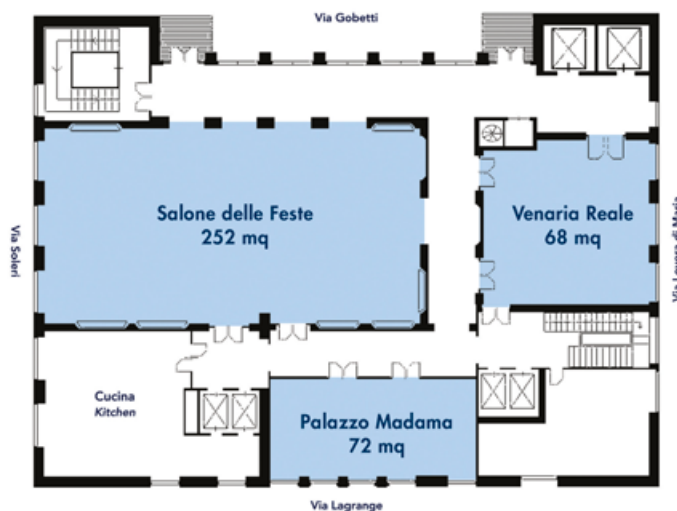

USEFUL INFO

- 3 Meeting, Conference and Event rooms with 6-metre high ceilings
- Bistrot Bonadè is open every day for lunch
- Parking and valet service
- All rooms have parquet flooring

Torino Caselle (TRN) - 16 km

Centro città - 350 mt
City centre - 350 mt

Torino Porta Nuova - 450 mt
Stazione Porta Susa - 2,6 km

SALE | PIANO A

SALE | PIANO B

CENTRO CONGRESSI BUSINESS CENTER

- 6 sale riunioni
6 meeting rooms
- Sala plenaria fino a 250 posti
Plenary meeting room for up to 250 people
- Sala banchetti fino a 200 posti
Banqueting hall for up to 200 people
- Sale con parquet
Rooms with parquet flooring
- 3 sale con soffitto di 6 metri
3 rooms with 6-metre high ceilings
- Aree espositive
Exhibition areas