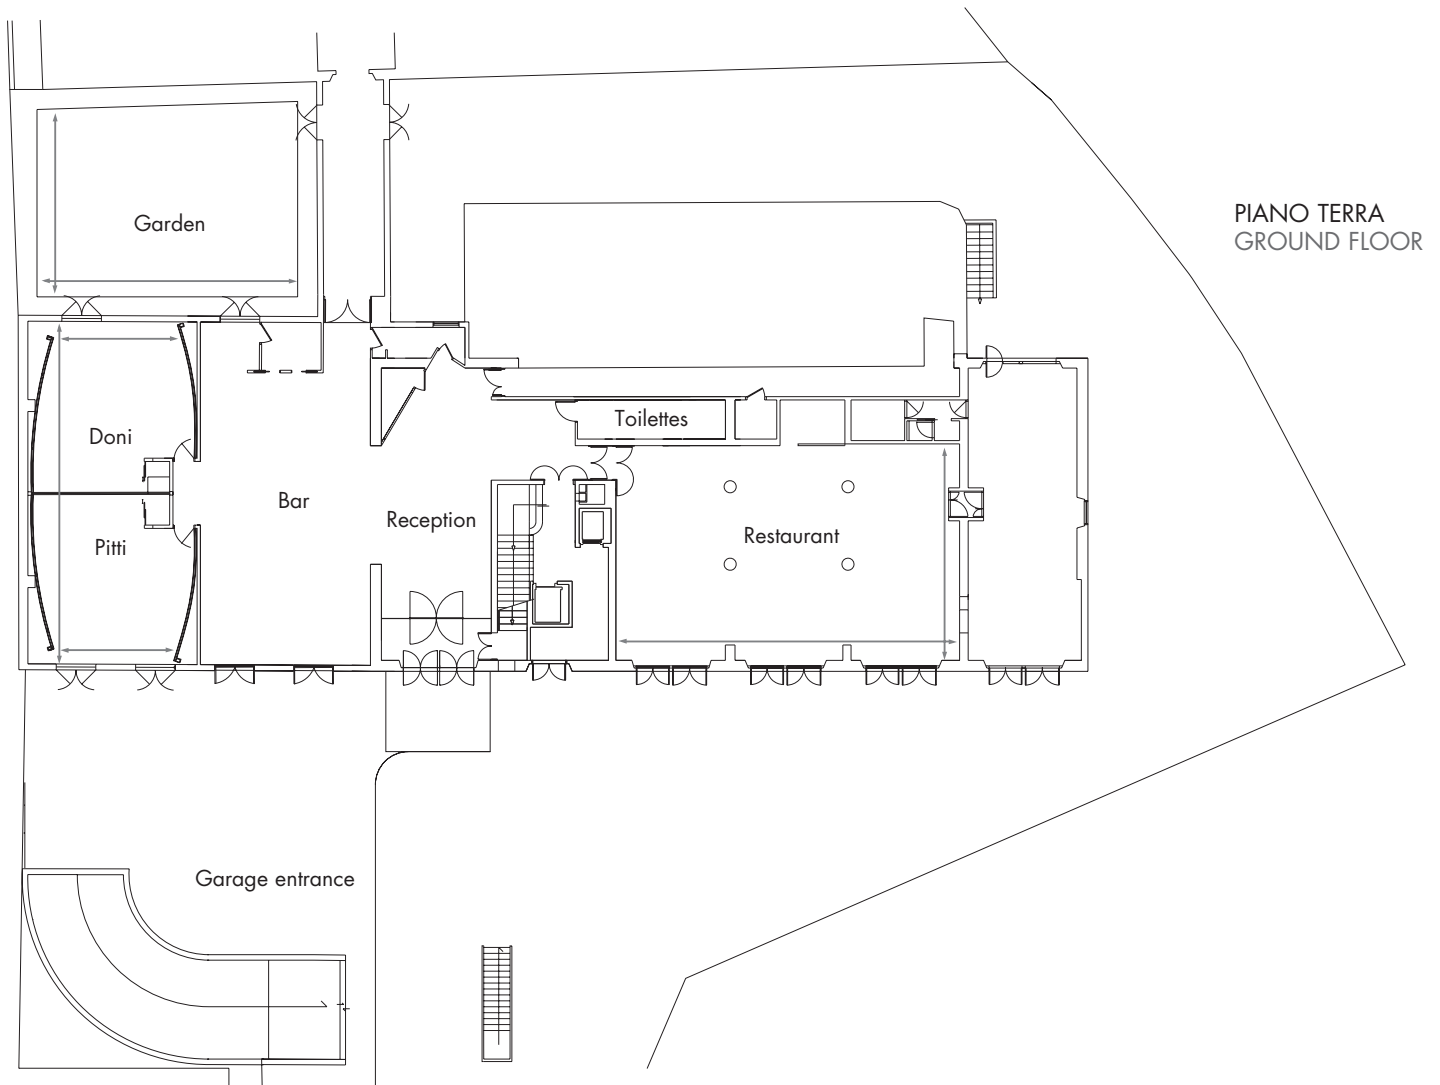

Attrezzature standard gratuite:
Free standard meeting equipment:

Lavagna a fogli mobili
Flip Chart
Schermo
Screen
Blocco note e penna
Stationary
Hospitality desk
Hospitality desk

Servizi su richiesta:
Service on request:

Referente congressuale in loco
Meeting specialist on site
Servizio segreteria
Secretary service
Servizio hostess
Hostesses
Traduzione simultanea
Simultaneous translation
Business centre
Business centre
Servizi fotografici
Photo service
Allestimenti floreali
Flower decorations
Assistenza Tecnica
Technical Assistance

Attrezzature su richiesta:
Meeting equipment on request:

Videobeam
(videoproiettore collegabile
a PC con grande schermo)
LCD projector
Videoconferenza
Videoconference
Puntatore laser
Laser Marker
Schermo gigante
(a partire da 2x2 mt)
Wide screen
Proiezione diapositive
Slide projector
Registrazione audio
Audio recording

Teatro Theatre	Scuola Classroom	Tavolo a U U shape	Tavolo unico Board room	Banchetti Banquets	Cocktail Cocktail	Dimensioni Dimensions	Altezza Height	m² m²	Porte Doors	Luce Light

UNAHOTELS Vittoria Firenze

Il Tondo (1+2)	80	40		30		100	6x15,4	3,7	115	1,8x3	✓
Doni (1)	40	20	15	20		45	6x7,7	3,7	57	1,8x3	✓
Pitti (2)	40	20	15	20		45	6x7,7	3,7	57	1,8x3	✓
Restaurant					65		15,6x9,7		152	1,8x3	✓
Garden							9,5x13		130	1,8x3	✓