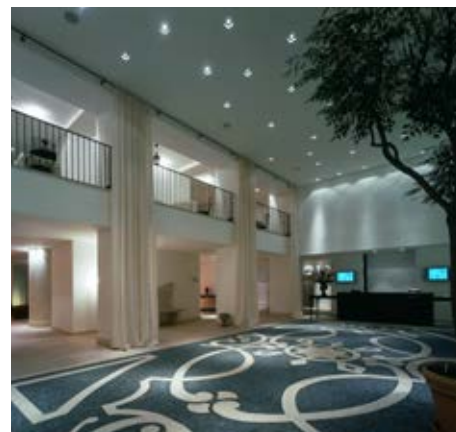

THE ROOMS

It has 94 rooms, 7 of which are suites, and have a surface area of between 20 m² and 48 m².

RESTAURANTS

The UNA Hotel Palace has 2 spacious restaurants (the UNA Restaurant on the 1st floor and the Etna roof on the 7th floor) where delicious Sicilian cuisine and fresh fish are served. The meal can be complemented by a wide variety of wines.

SPORT & WELLNESS

Turkish bath and fitness room with the ultimate equipment for the training.

KEY FEATURES

- Located in the heart of Catania on via Etna which leads directly to the Duomo.
- It has a spacious roof garden with stunning views over Etna.
- Free minibar starting from the superior room.
- Free Wi-Fi connection.

GOOD TO KNOW

- On the terrace the "Etna breakfast" with traditional delicacies is available on request. Happy hour every evening with an amazing buffet serving finger food and original cocktails.
- Private garage.
- Exclusive view of the annual procession of Sant'Agata.
- "Pillowow" the choice of the preferred pillow.
- Turkish bath and fitness room with the ultimate equipment for the training.

Fontanarossa (CTA) - 6 km
Fontanarossa (CTA) - 6 km

Centro città
City centre

Stazione Centrale - 2,4 km
Central Station - 2,4 km

Raccordo A18 Messina - Catania - 5 km
A18 Messina - Catania junction - 5 km