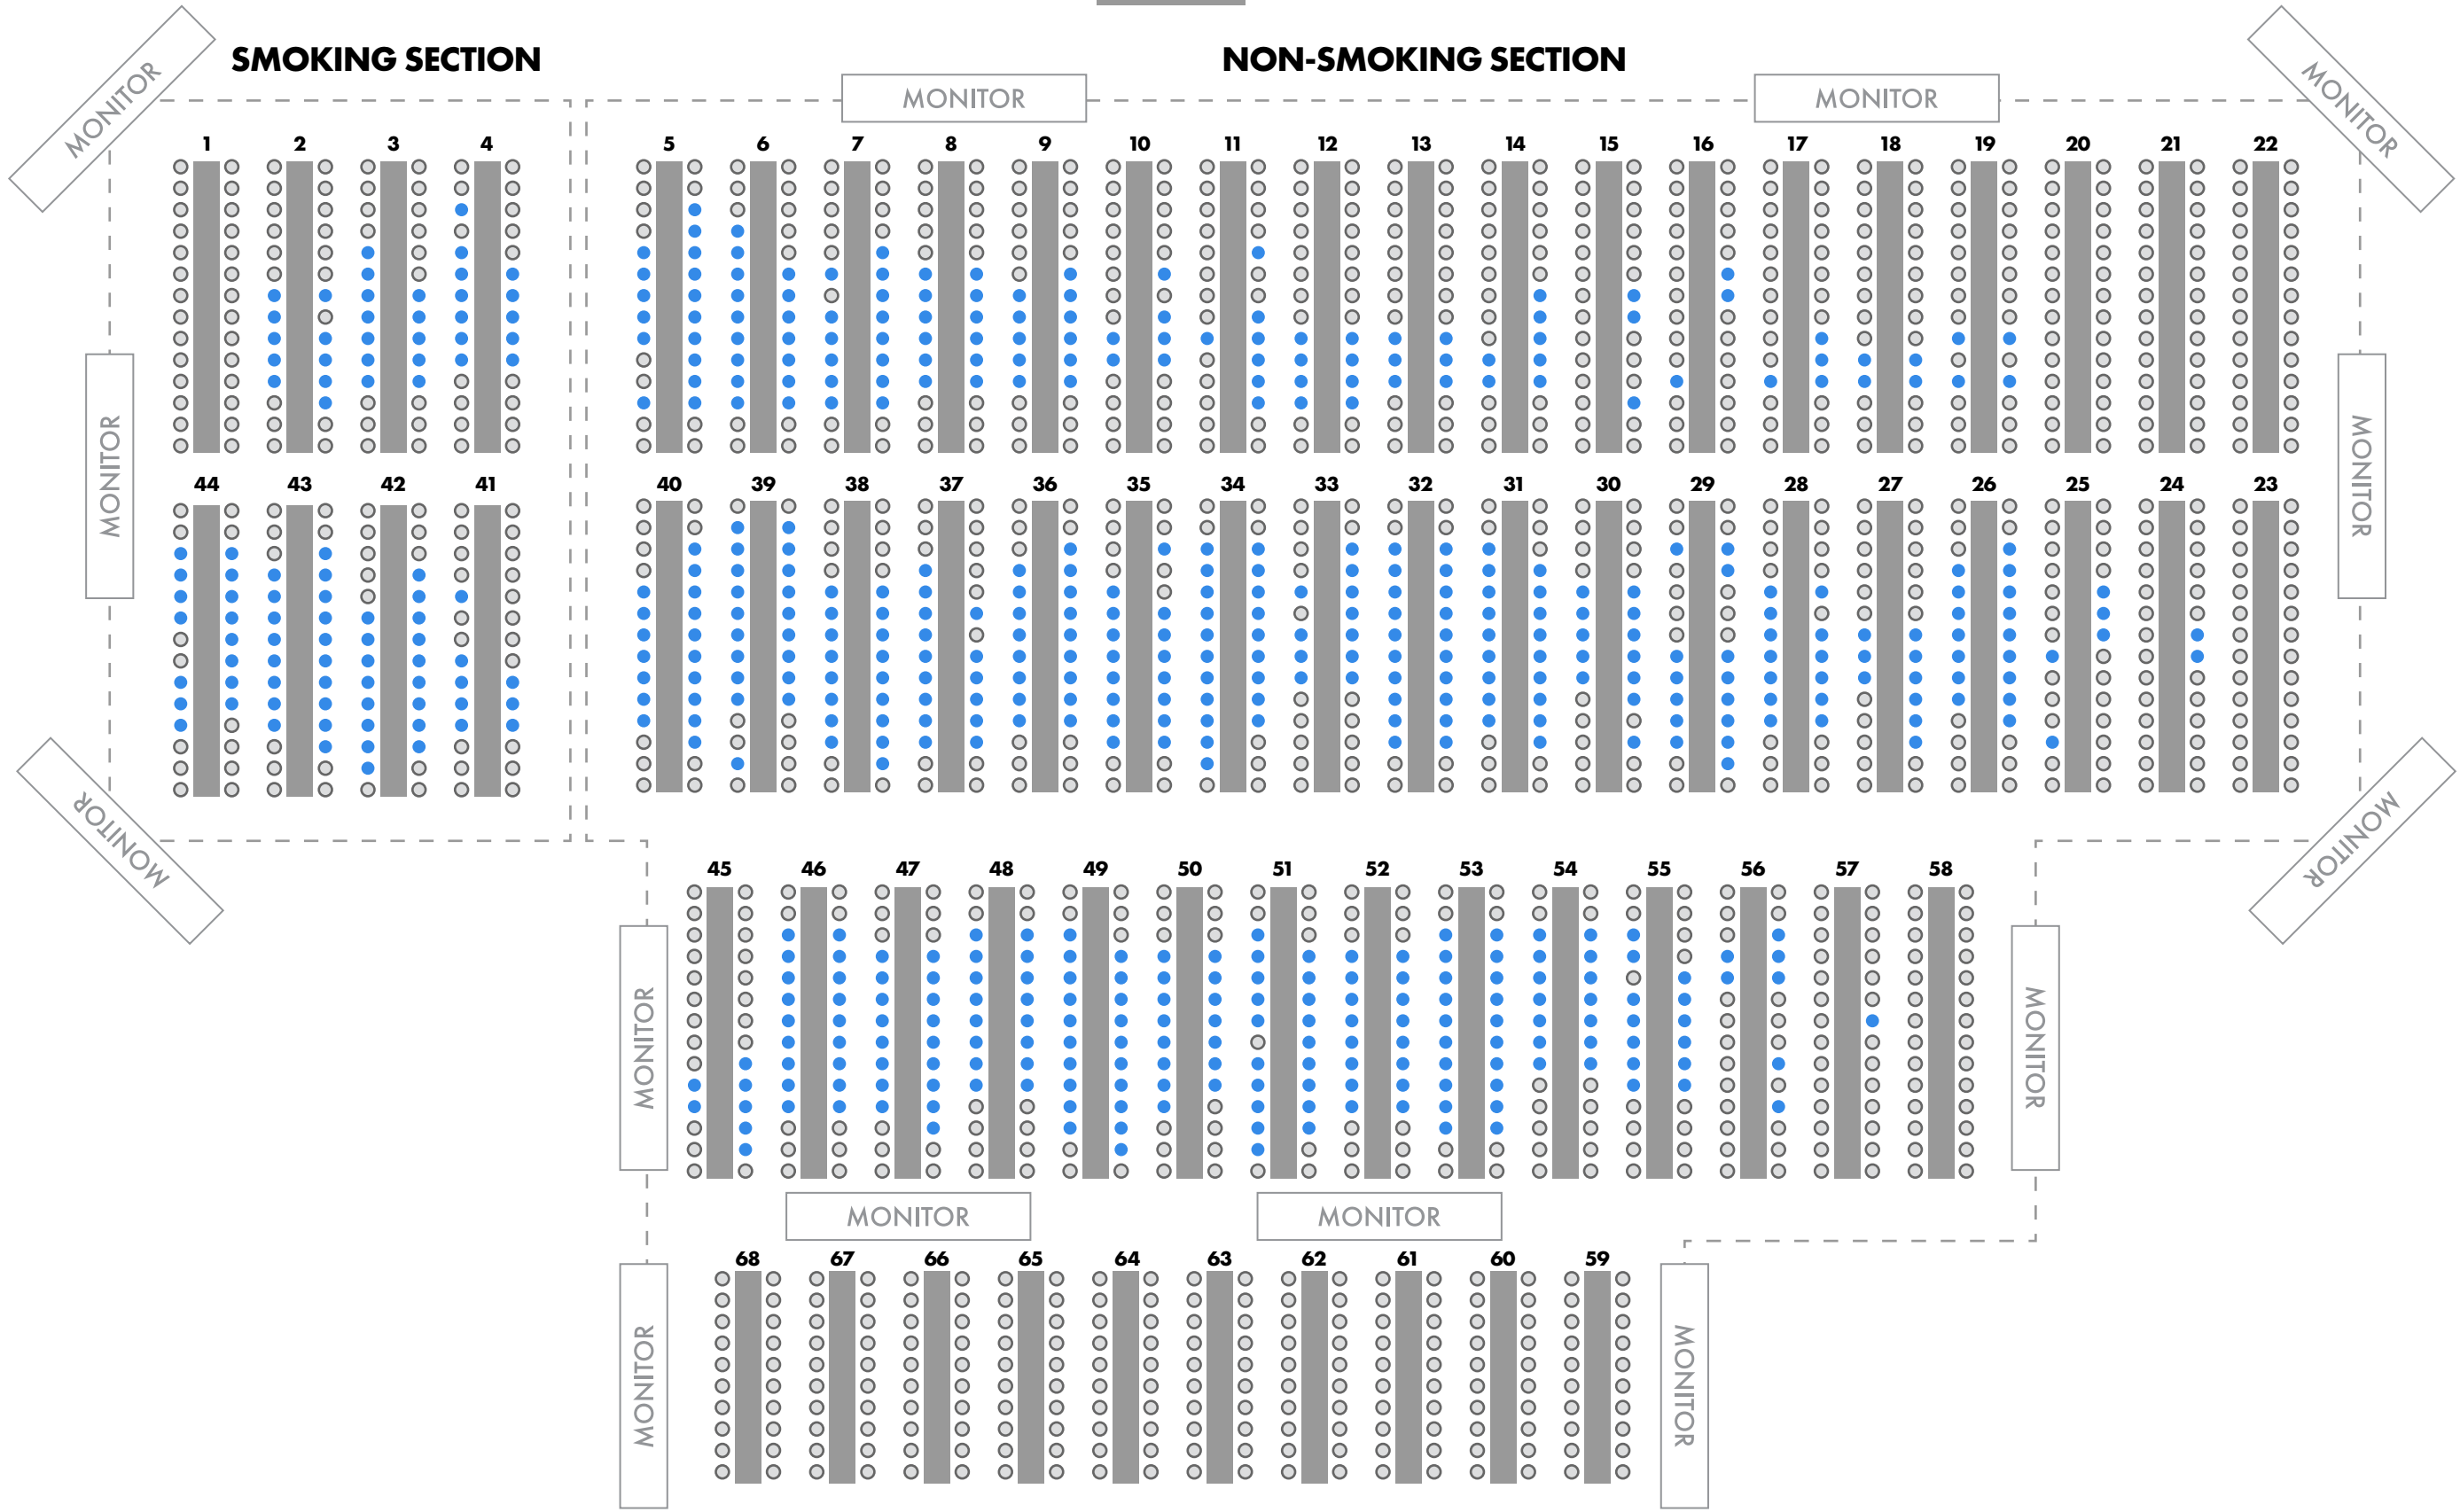

JANUARY 22 BINGO BLOWOUT MAP

Updated: 01.10.22

Note: Seats are not updated once sold. Map updated weekly.

● AVAILABLE ● TAKEN

CALLER TABLE

*Subject to change/ Map Not to Scale