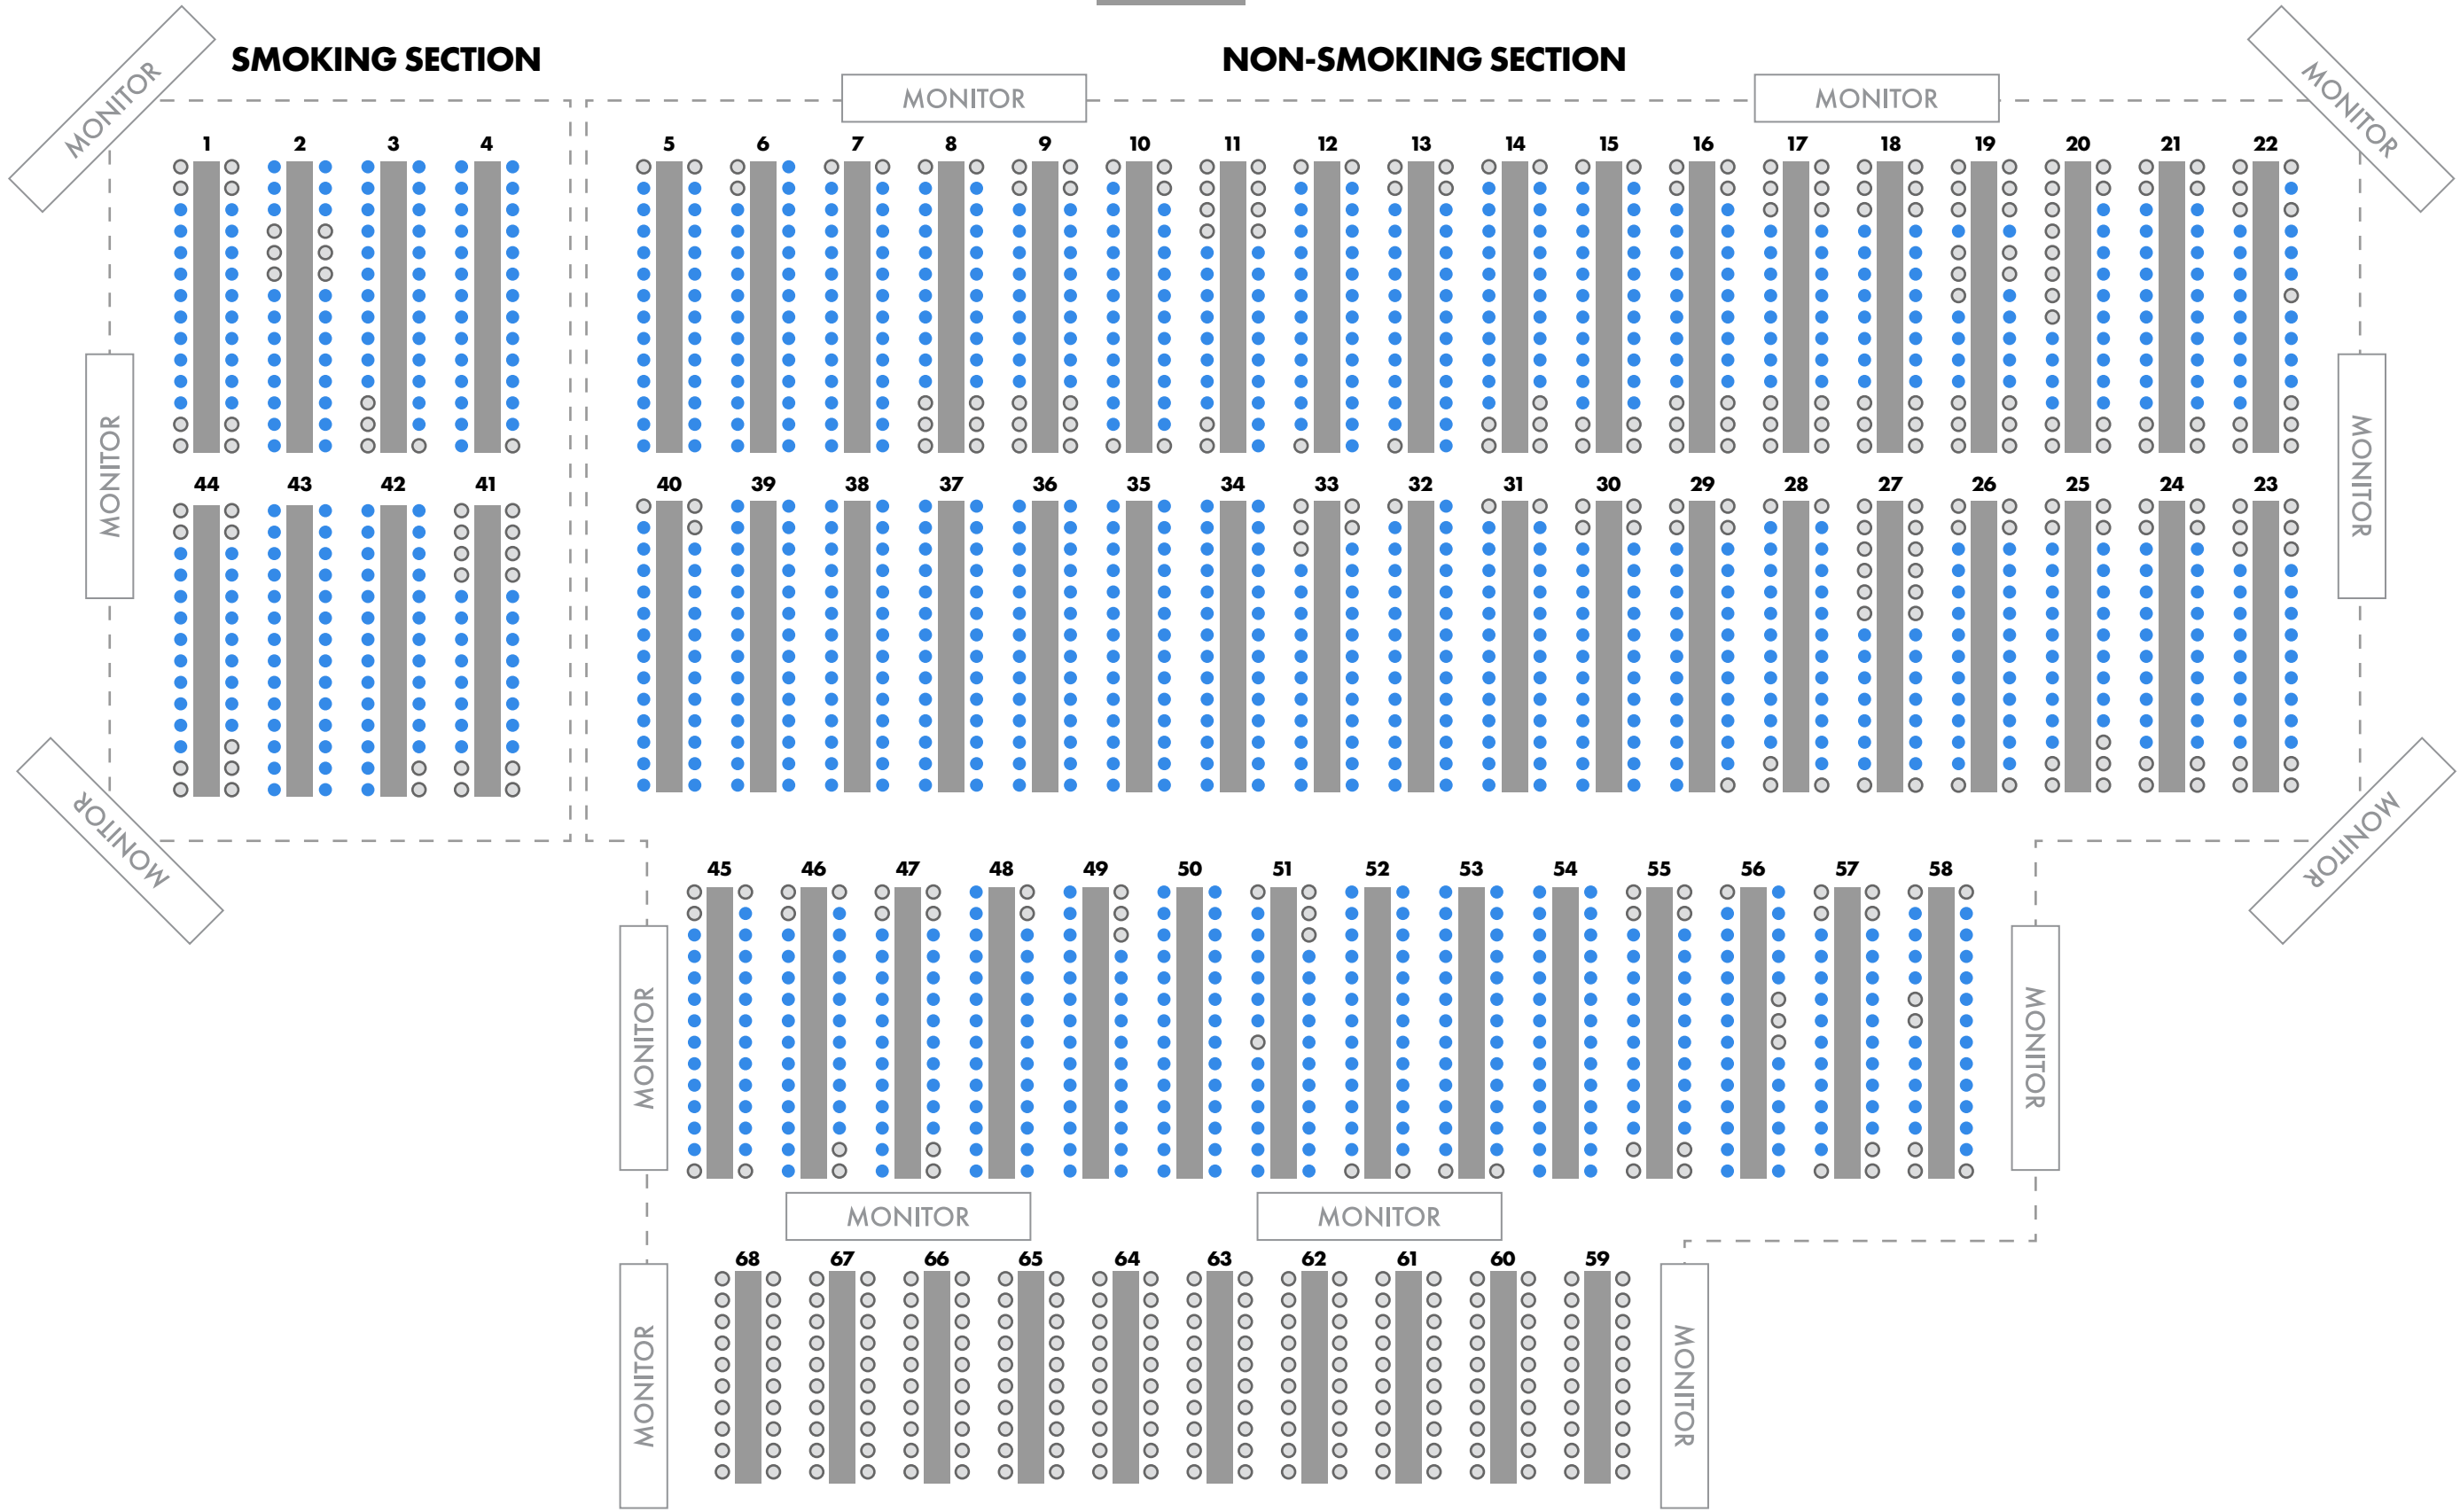

JANUARY 22 BINGO BLOWOUT MAP

Updated: 11.22.21

Note: Seats are not updated once sold. Map updated weekly.

● AVAILABLE ● TAKEN

CALLER TABLE

*Subject to change/ Map Not to Scale